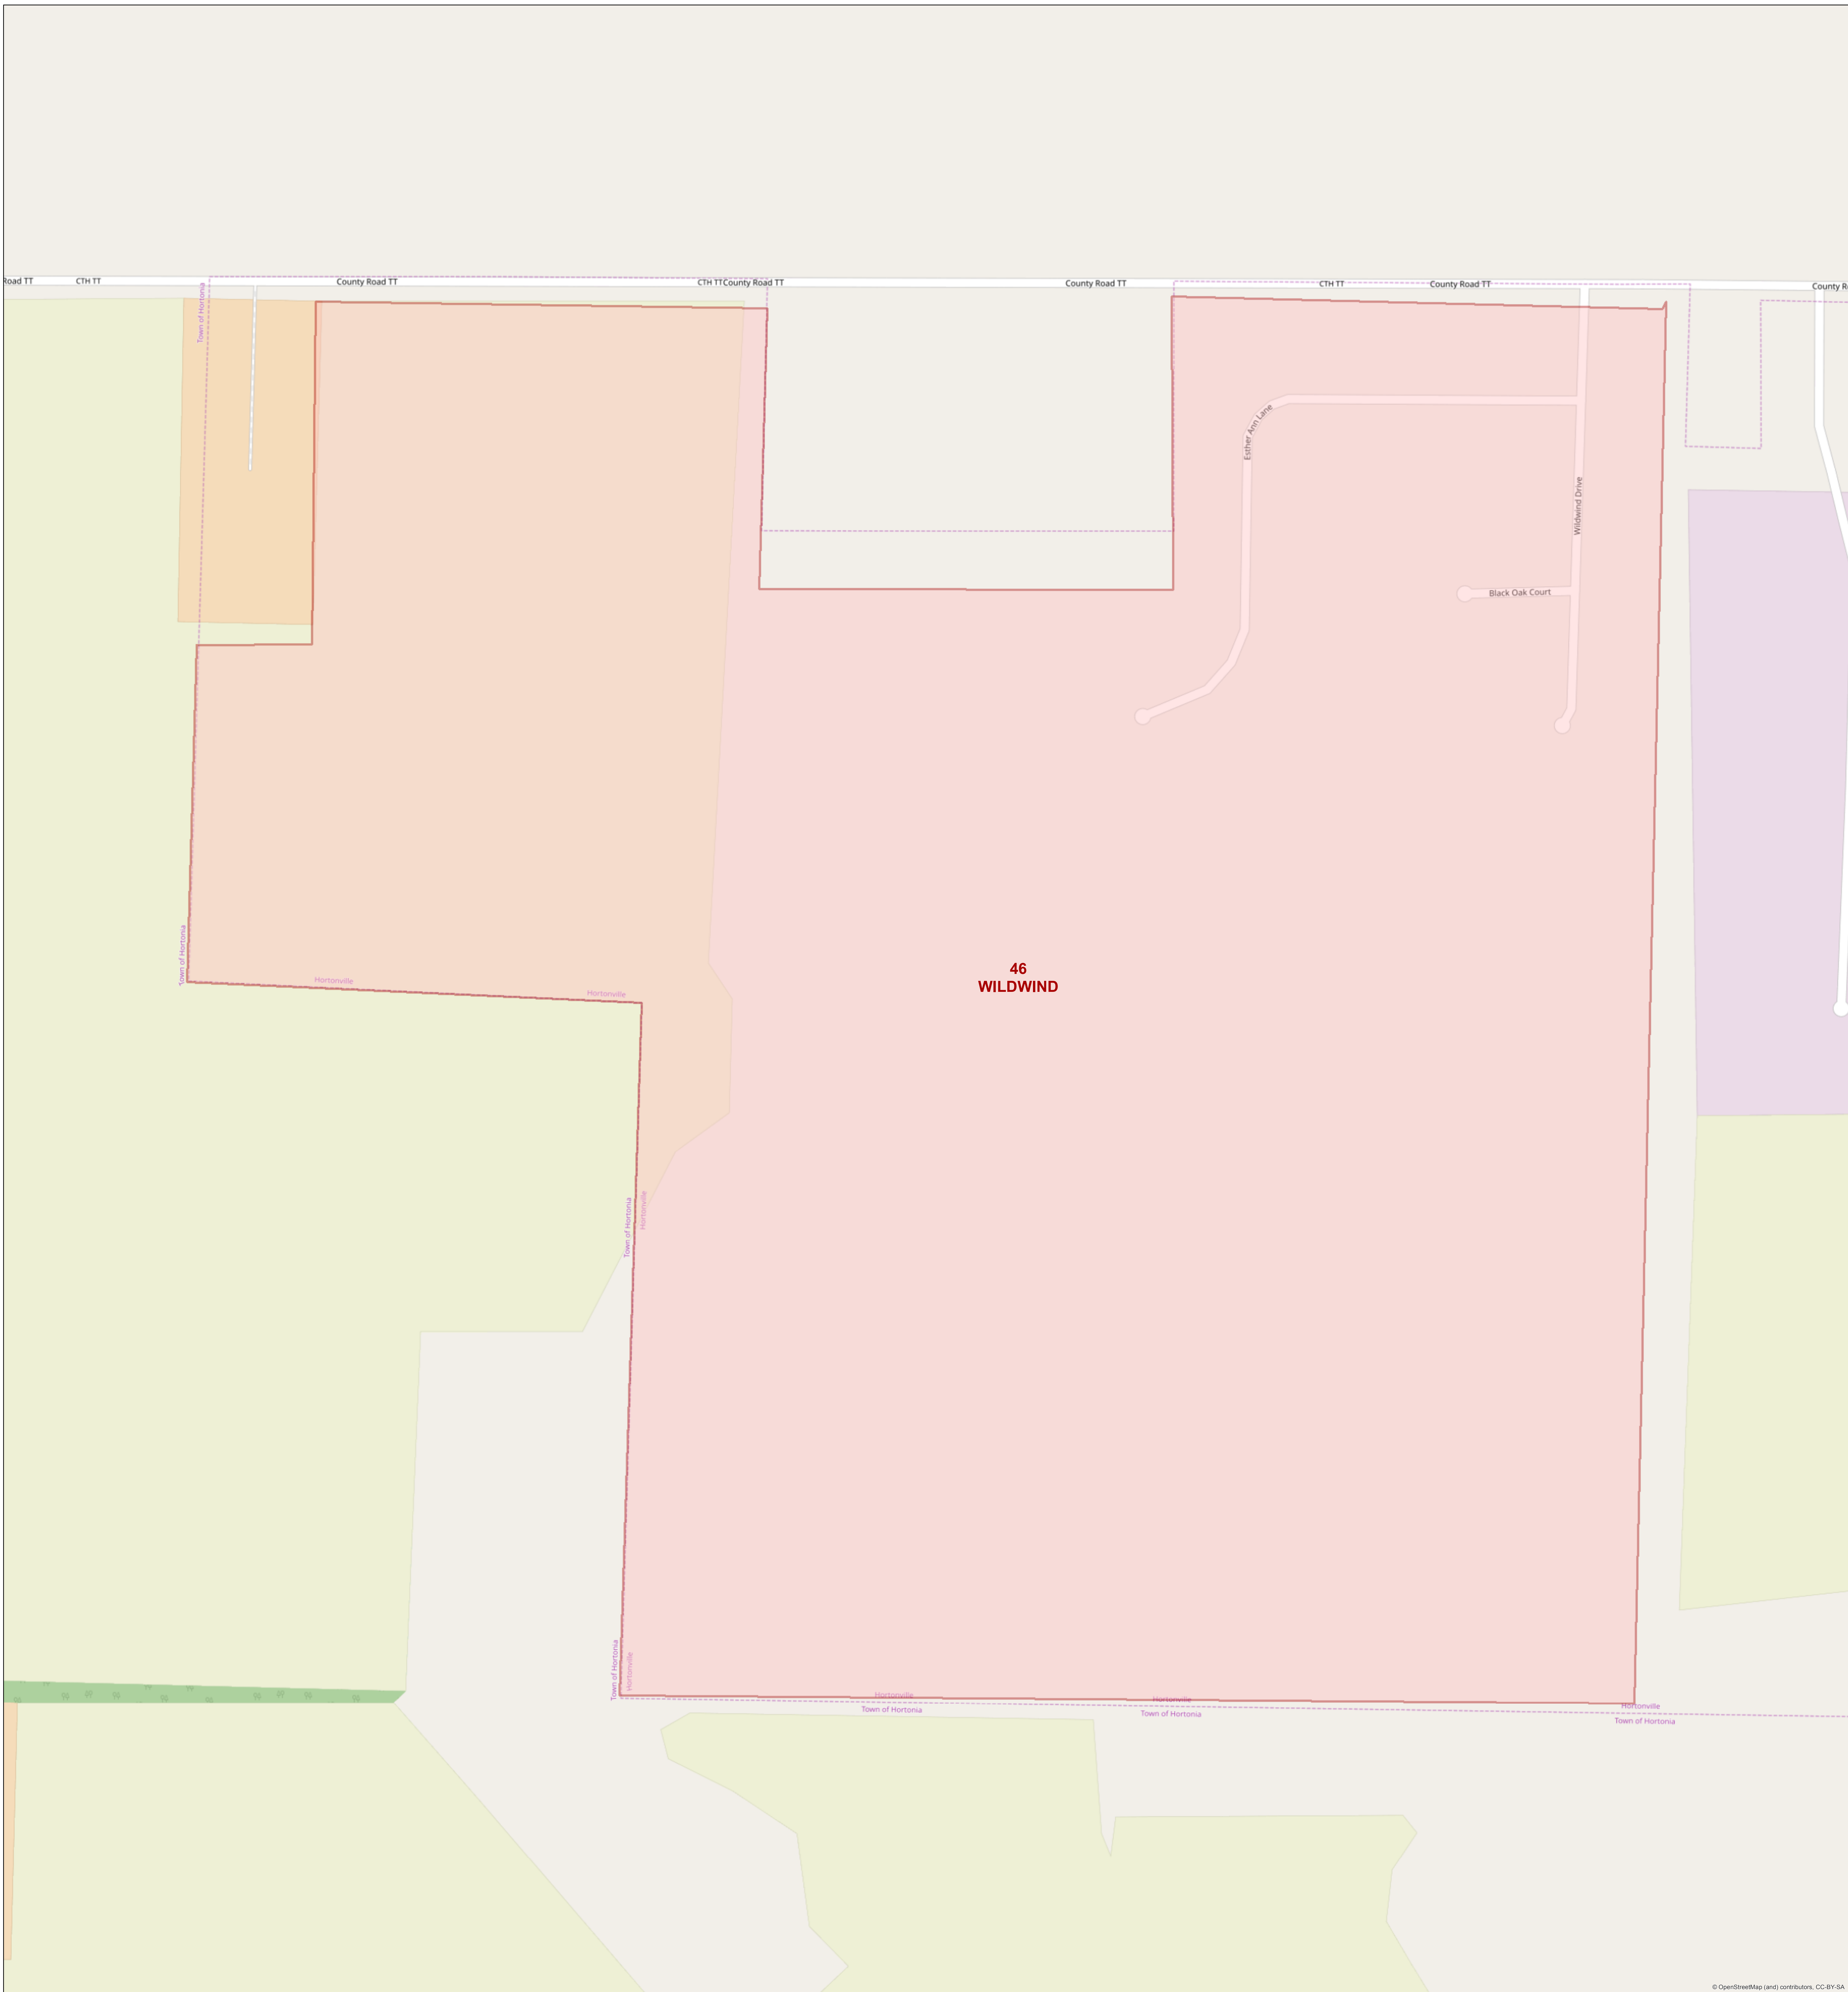

# Discontinued Legacy Service Area Map

Development Name: **WILDWIND**

Area ID: **46**

© 2019 AT&T Intellectual Property. The modification of this map without prior written permission of AT&T Intellectual Property is strictly prohibited. Accessing and copying this map by you is permitted for your personal information purposes only and is "as is" without warranty, guarantee or liability by AT&T, including for accuracy, merchantability, non-infringement or fitness for a particular purpose.

 Discontinued Legacy Service Area

ABSOLUTE SCALE  
**1:1,740**