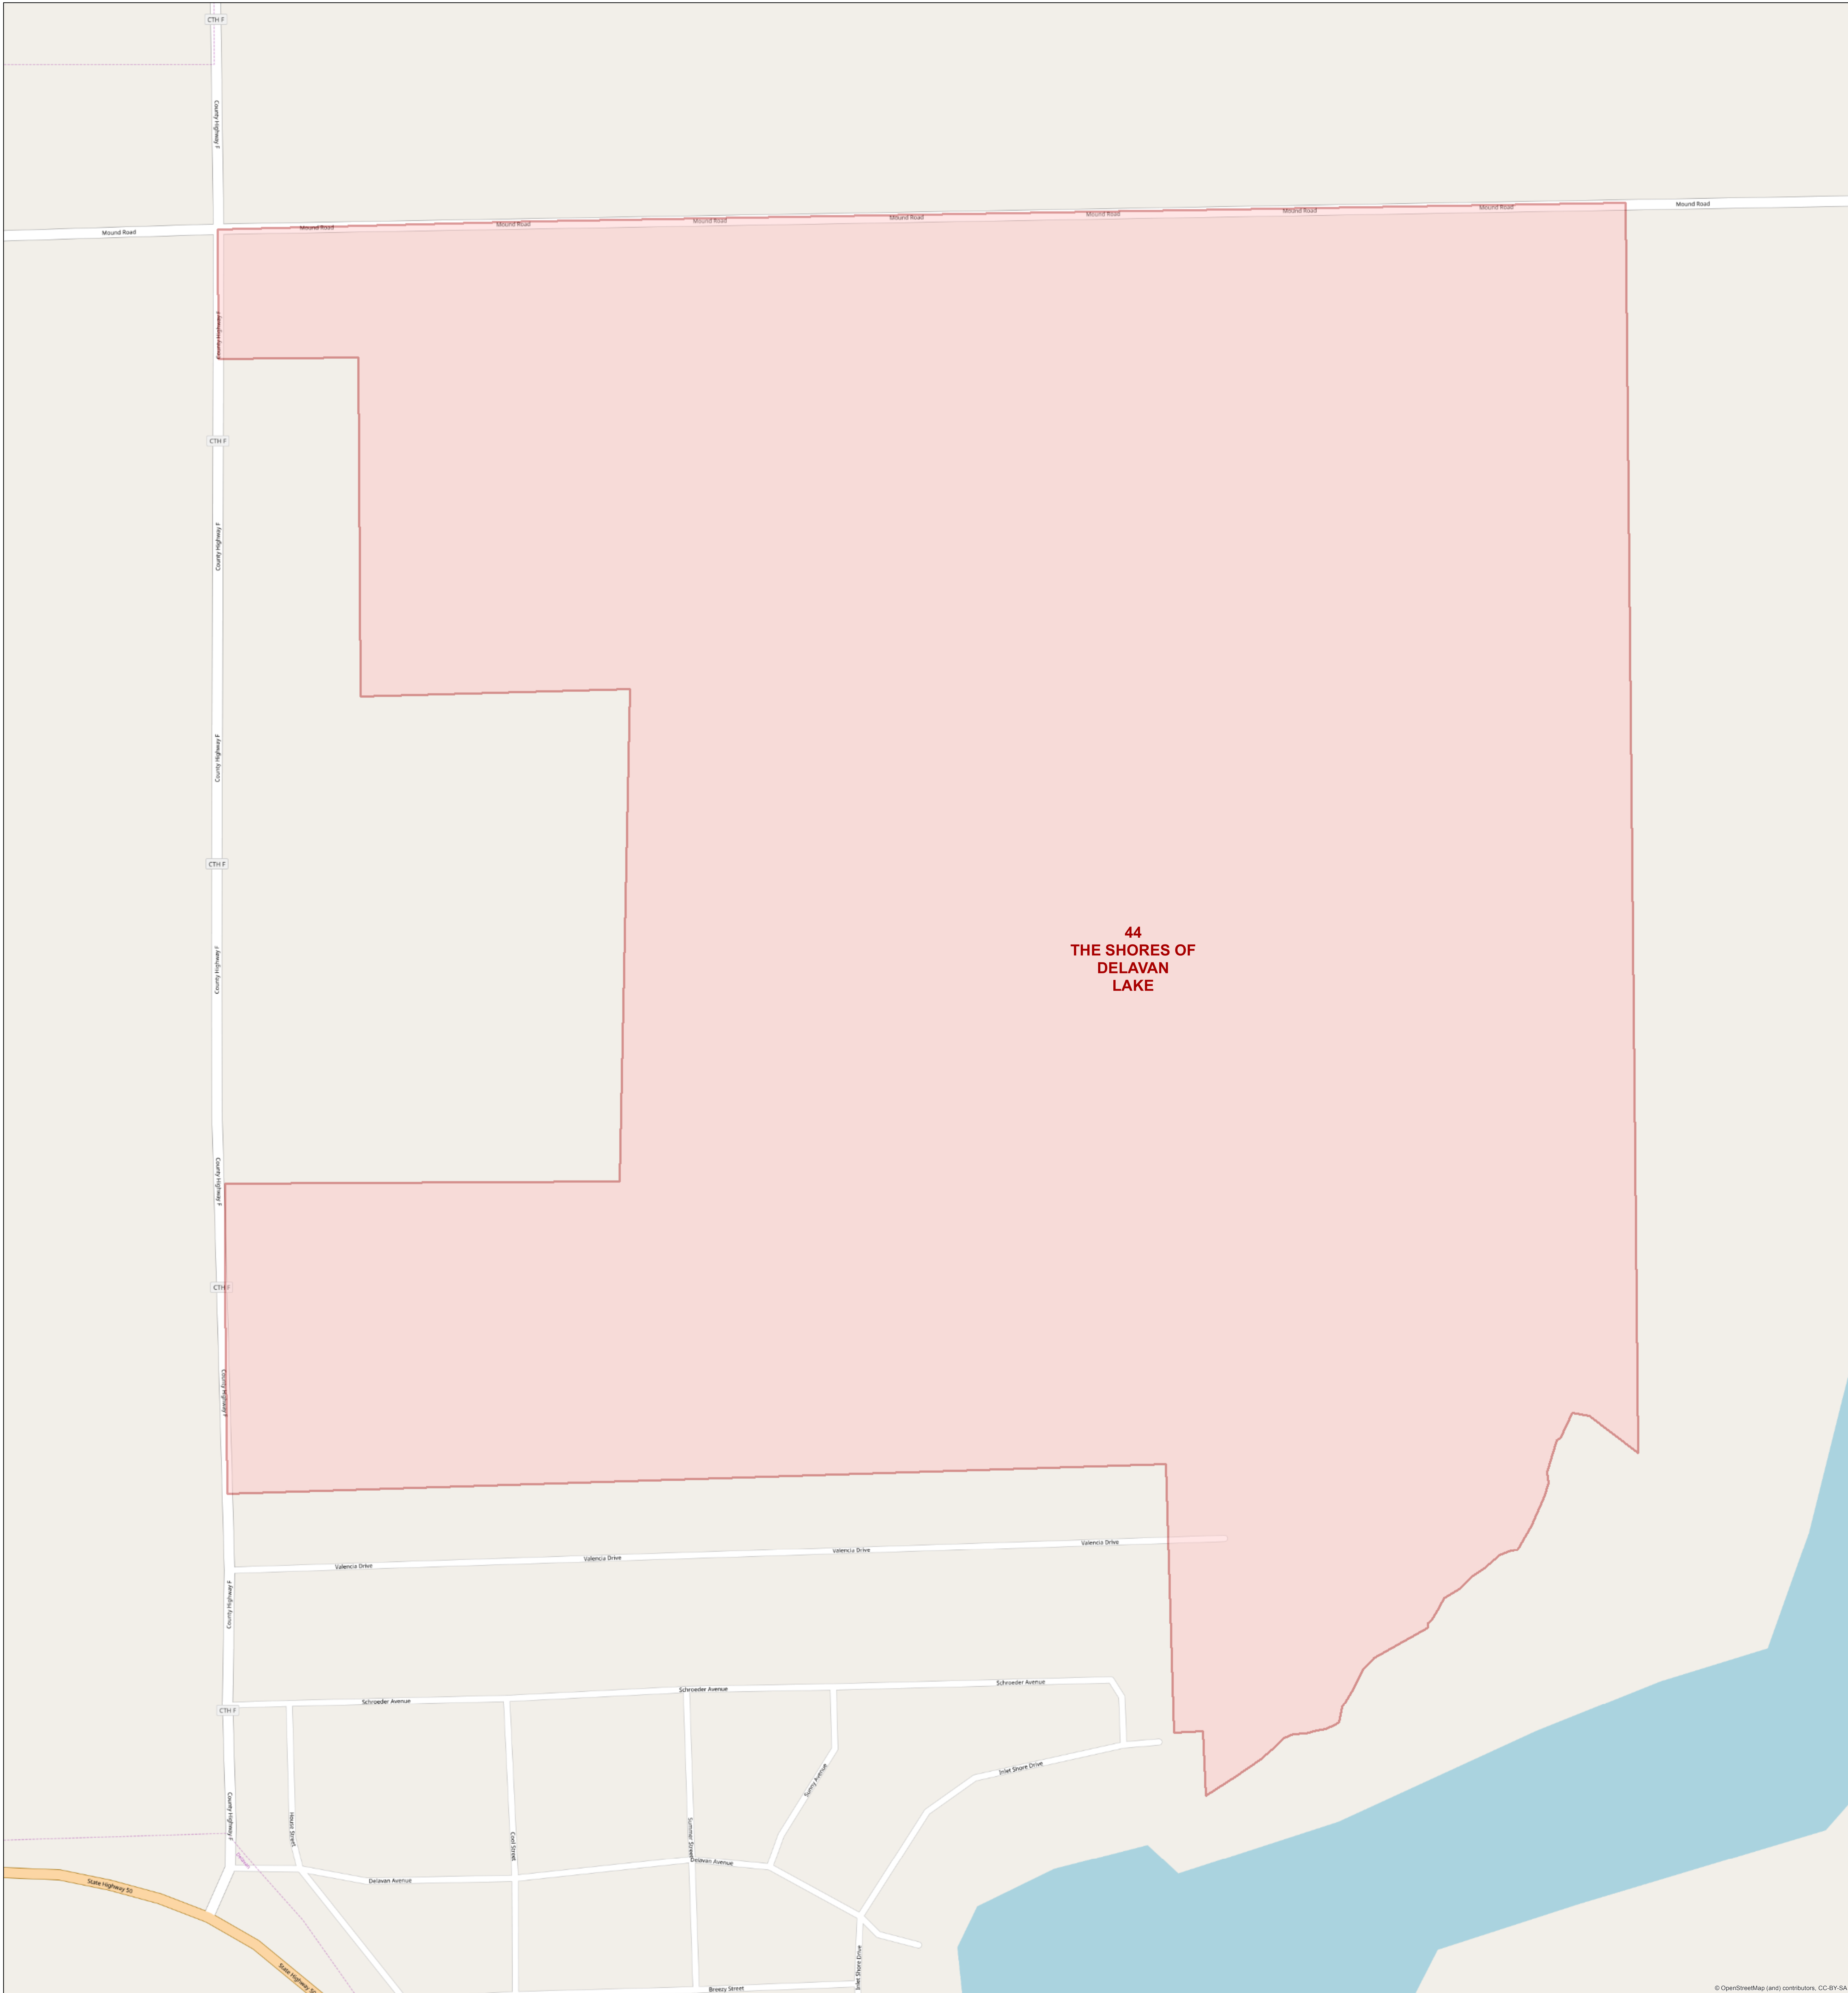

Discontinued Legacy Service Area Map

Development Name: **THE SHORES OF DELAVAN LAKE**

Area ID: **44**

© 2019 AT&T Intellectual Property. The modification of this map without prior written permission of AT&T Intellectual Property is strictly prohibited. Accessing and copying this map by you is permitted for your personal information purposes only and is "as is" without warranty, guarantee or liability by AT&T, including for accuracy, merchantability, non-infringement or fitness for a particular purpose.

Discontinued Legacy Service Area

ABSOLUTE SCALE
1:2,530