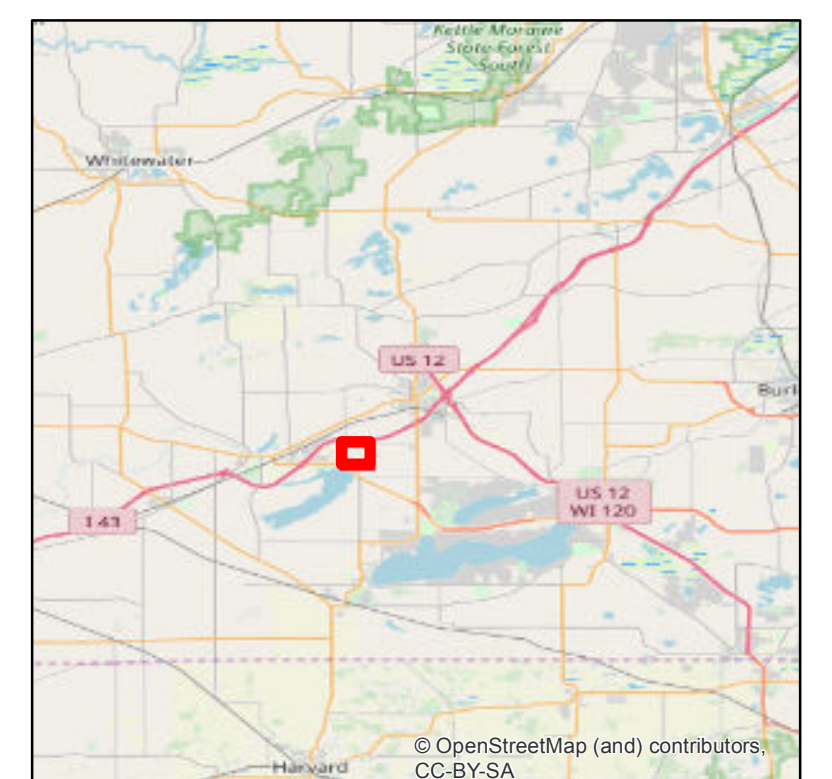

ABSOLUTE SCALE
1:2,530