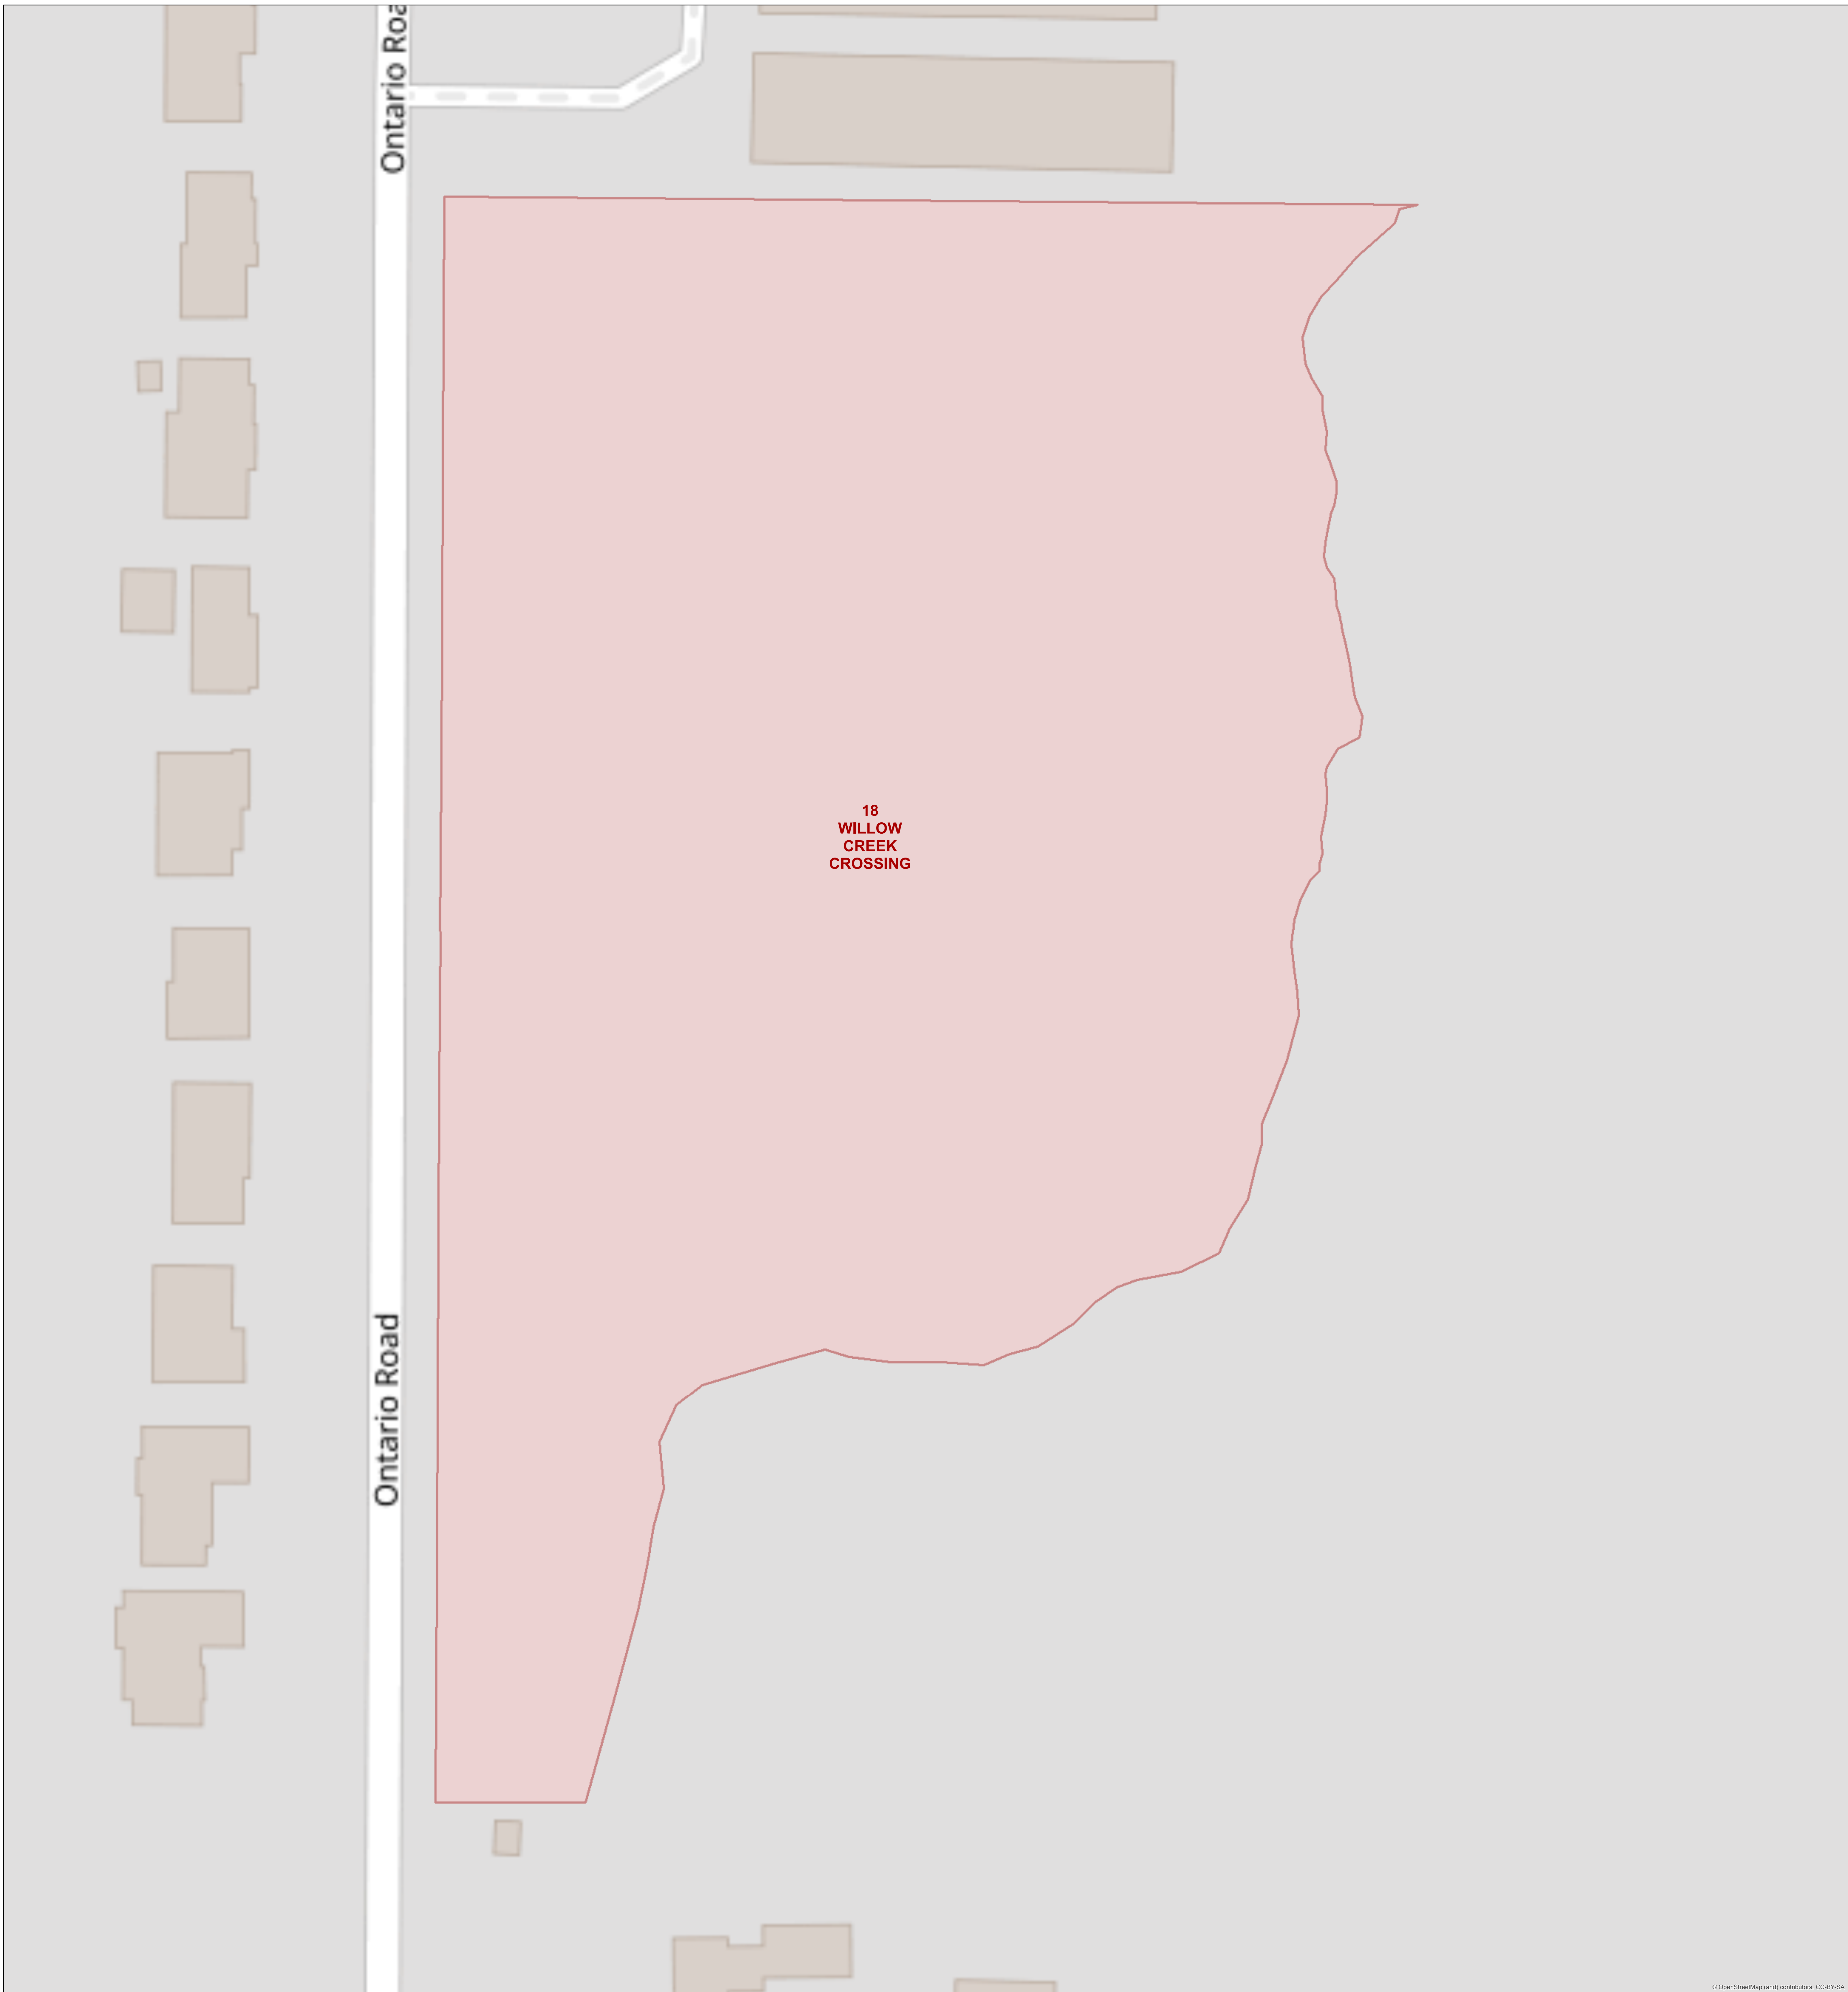

Discontinued Legacy Service Area Map

Development Name: **WILLOW CREEK CROSSING**

Area ID: **18**

© 2019 AT&T Intellectual Property. The modification of this map without prior written permission of AT&T Intellectual Property is strictly prohibited. Accessing and copying this map by you is permitted for your personal information purposes only and is "as is" without warranty, guarantee or liability by AT&T, including for accuracy, merchantability, non-infringement or fitness for a particular purpose.

 Discontinued Legacy Service Area

ABSOLUTE SCALE
1:460