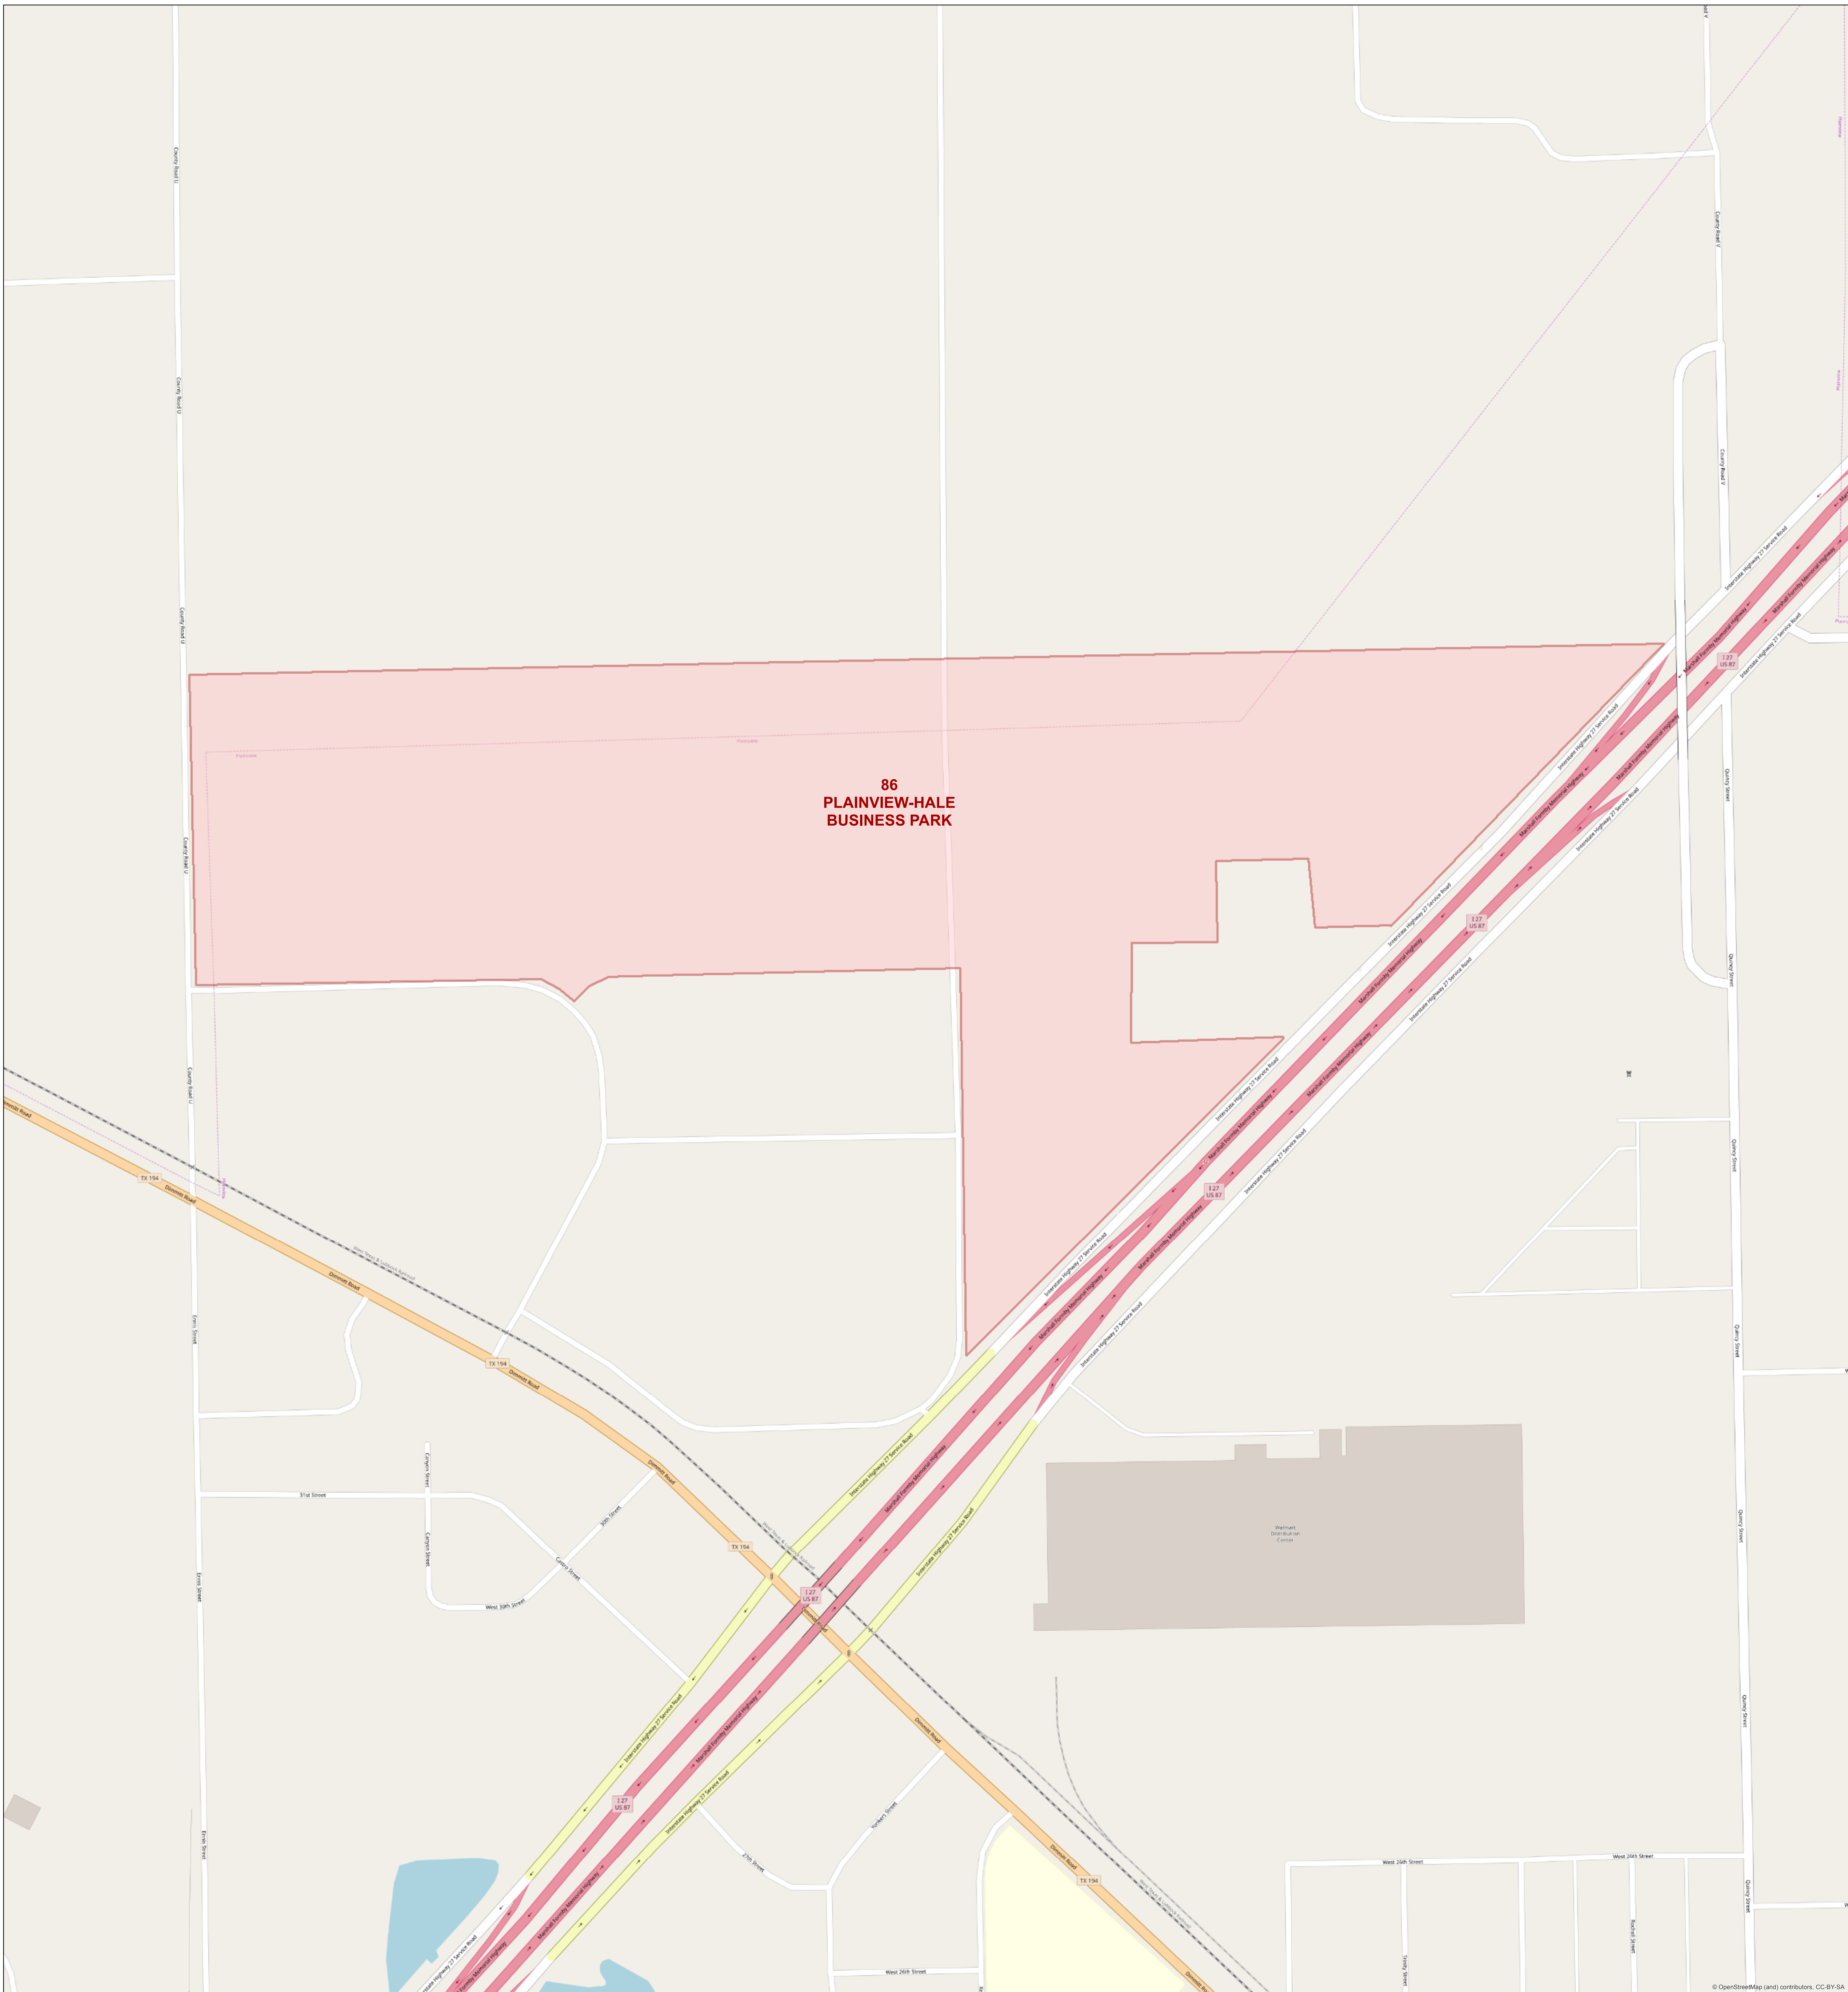

# Discontinued Legacy Service Area Map

Development Name: **PLAINVIEW-HALE BUSINESS PARK**

Area ID: **86**

**86  
PLAINVIEW-HALE  
BUSINESS PARK**

© 2019 AT&T Intellectual Property. The modification of this map without prior written permission of AT&T Intellectual Property is strictly prohibited. Accessing and copying this map by you is permitted for your personal information purposes only and is "as is" without warranty, guarantee or liability by AT&T, including for accuracy, merchantability, non-infringement or fitness for a particular purpose.

 Discontinued Legacy Service Area

ABSOLUTE SCALE  
**1:2,750**