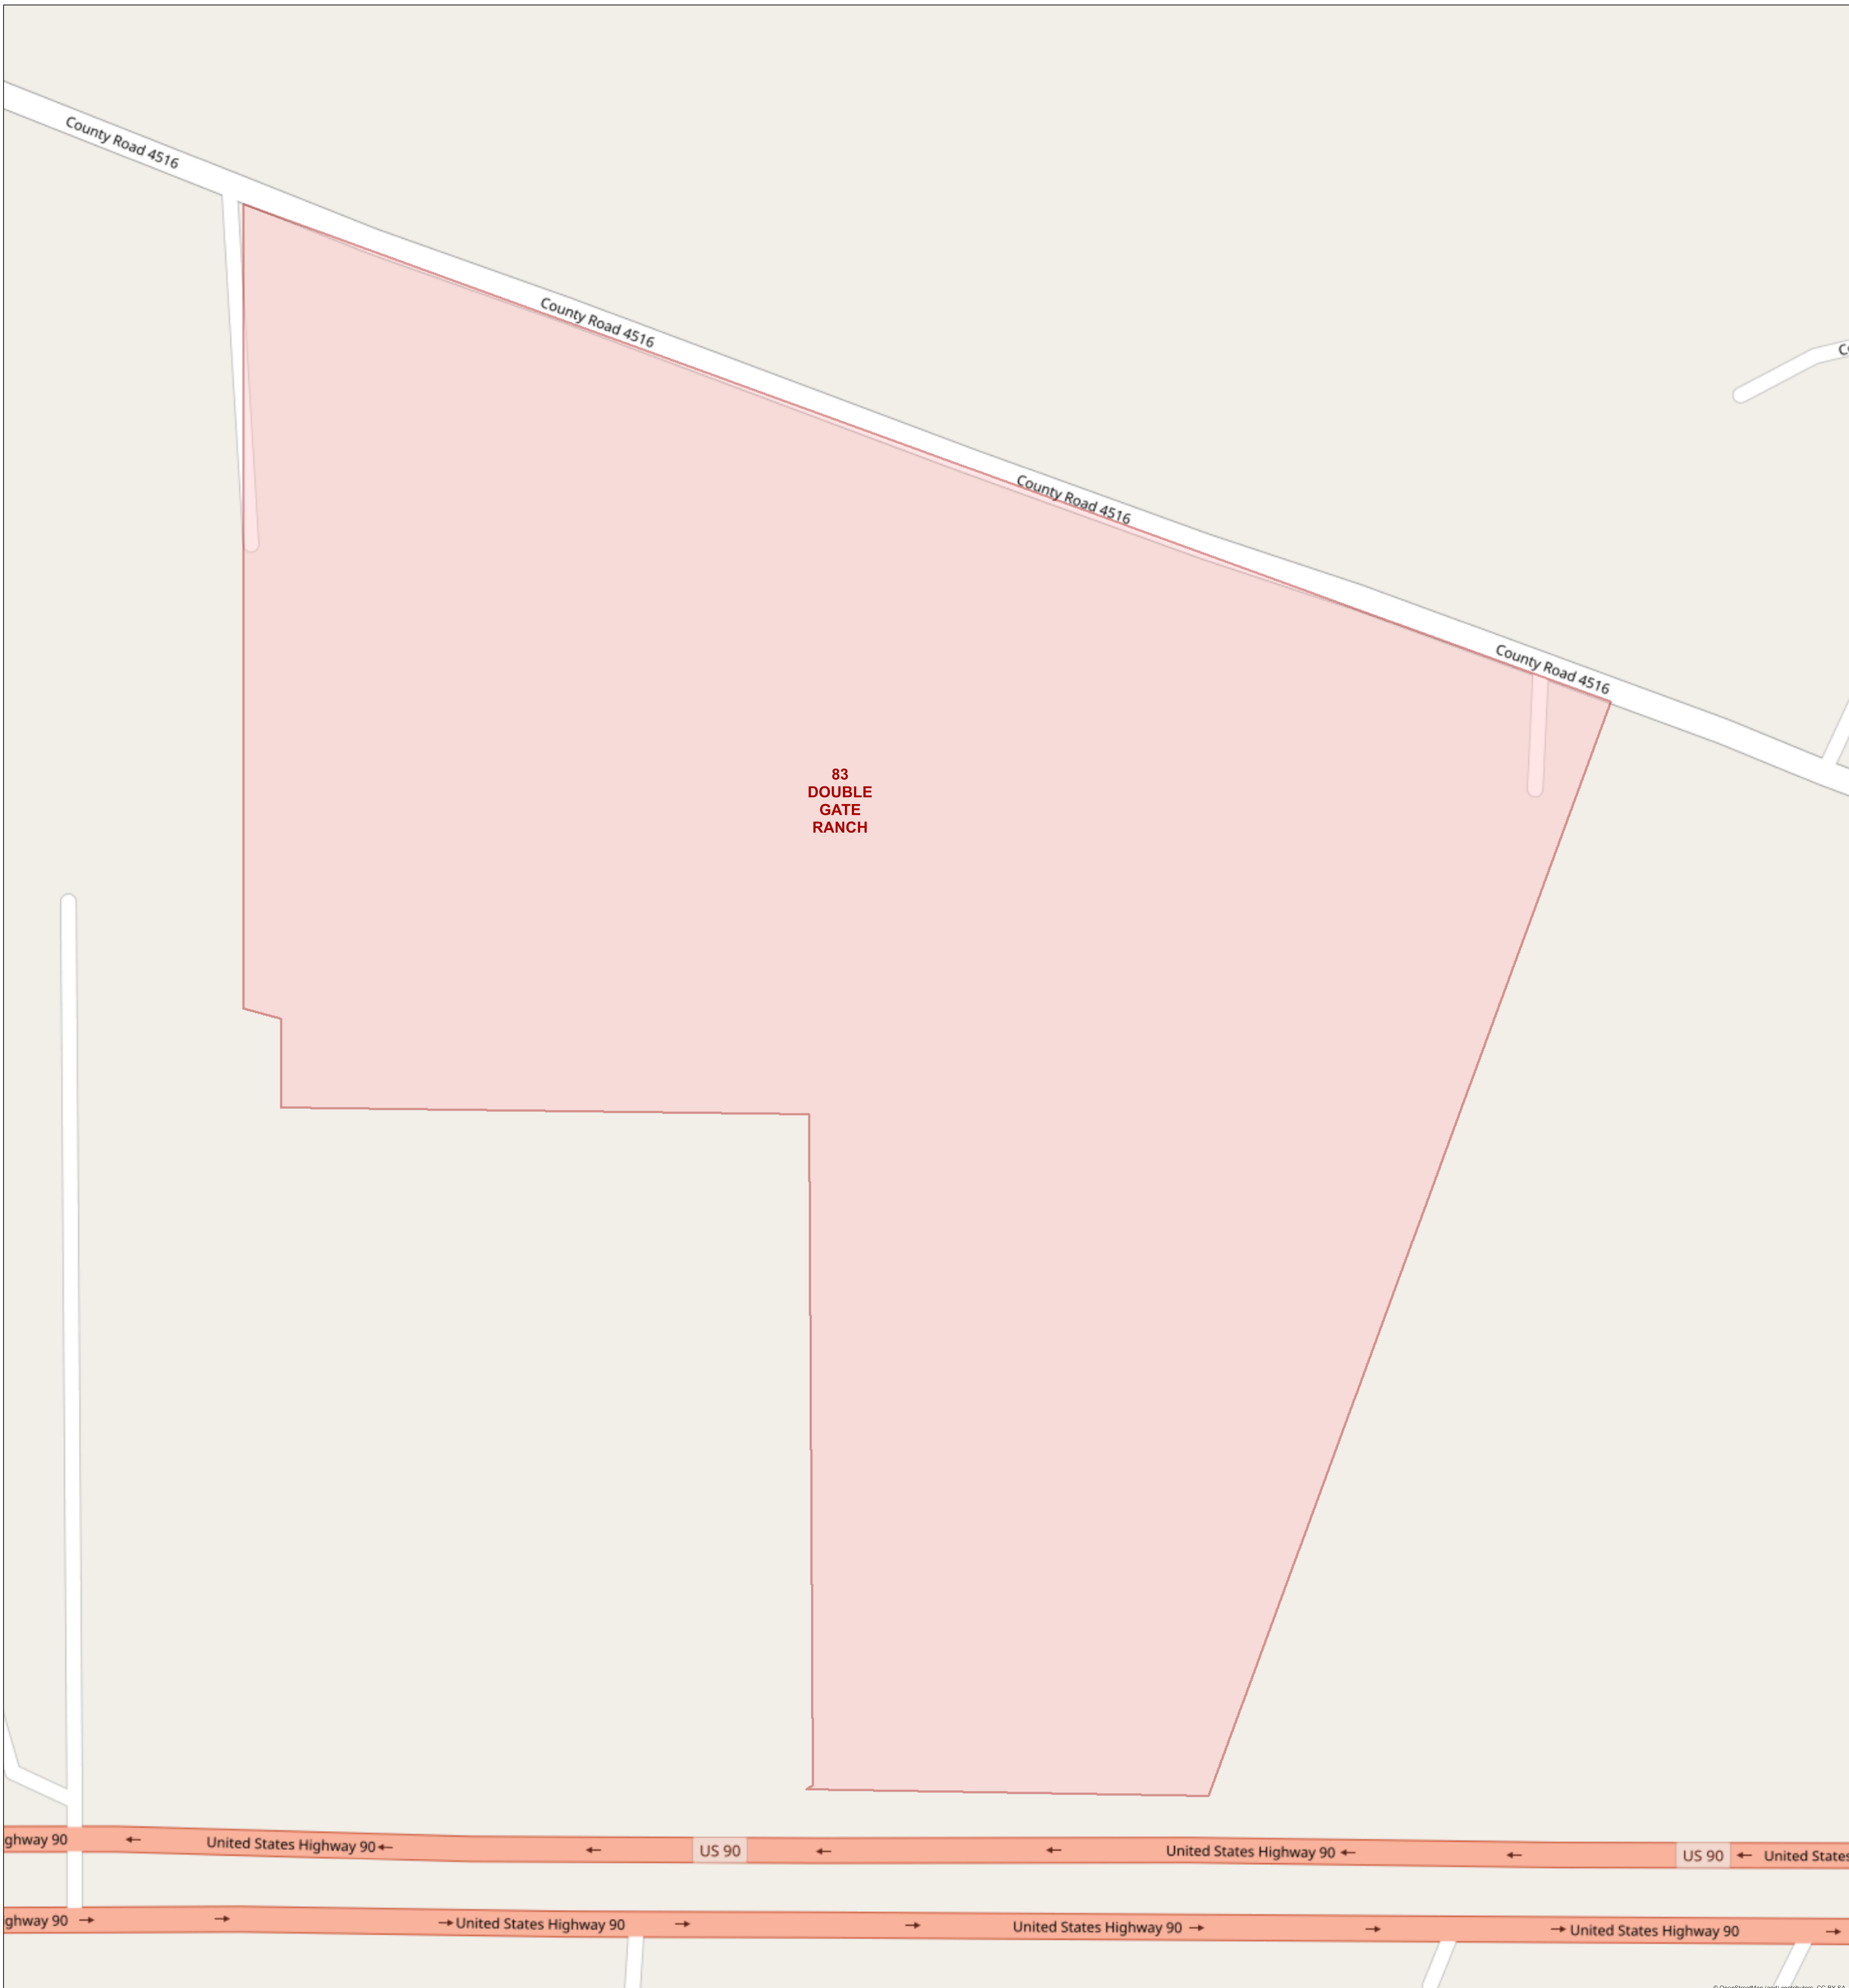

Discontinued Legacy Service Area Map

Development Name: **DOUBLE GATE RANCH**

Area ID: **83**

© 2019 AT&T Intellectual Property. The modification of this map without prior written permission of AT&T Intellectual Property is strictly prohibited. Accessing and copying this map by you is permitted for your personal information purposes only and is "as is" without warranty, guarantee or liability by AT&T, including for accuracy, merchantability, non-infringement or fitness for a particular purpose.

 Discontinued Legacy Service Area

ABSOLUTE SCALE
1:1,020