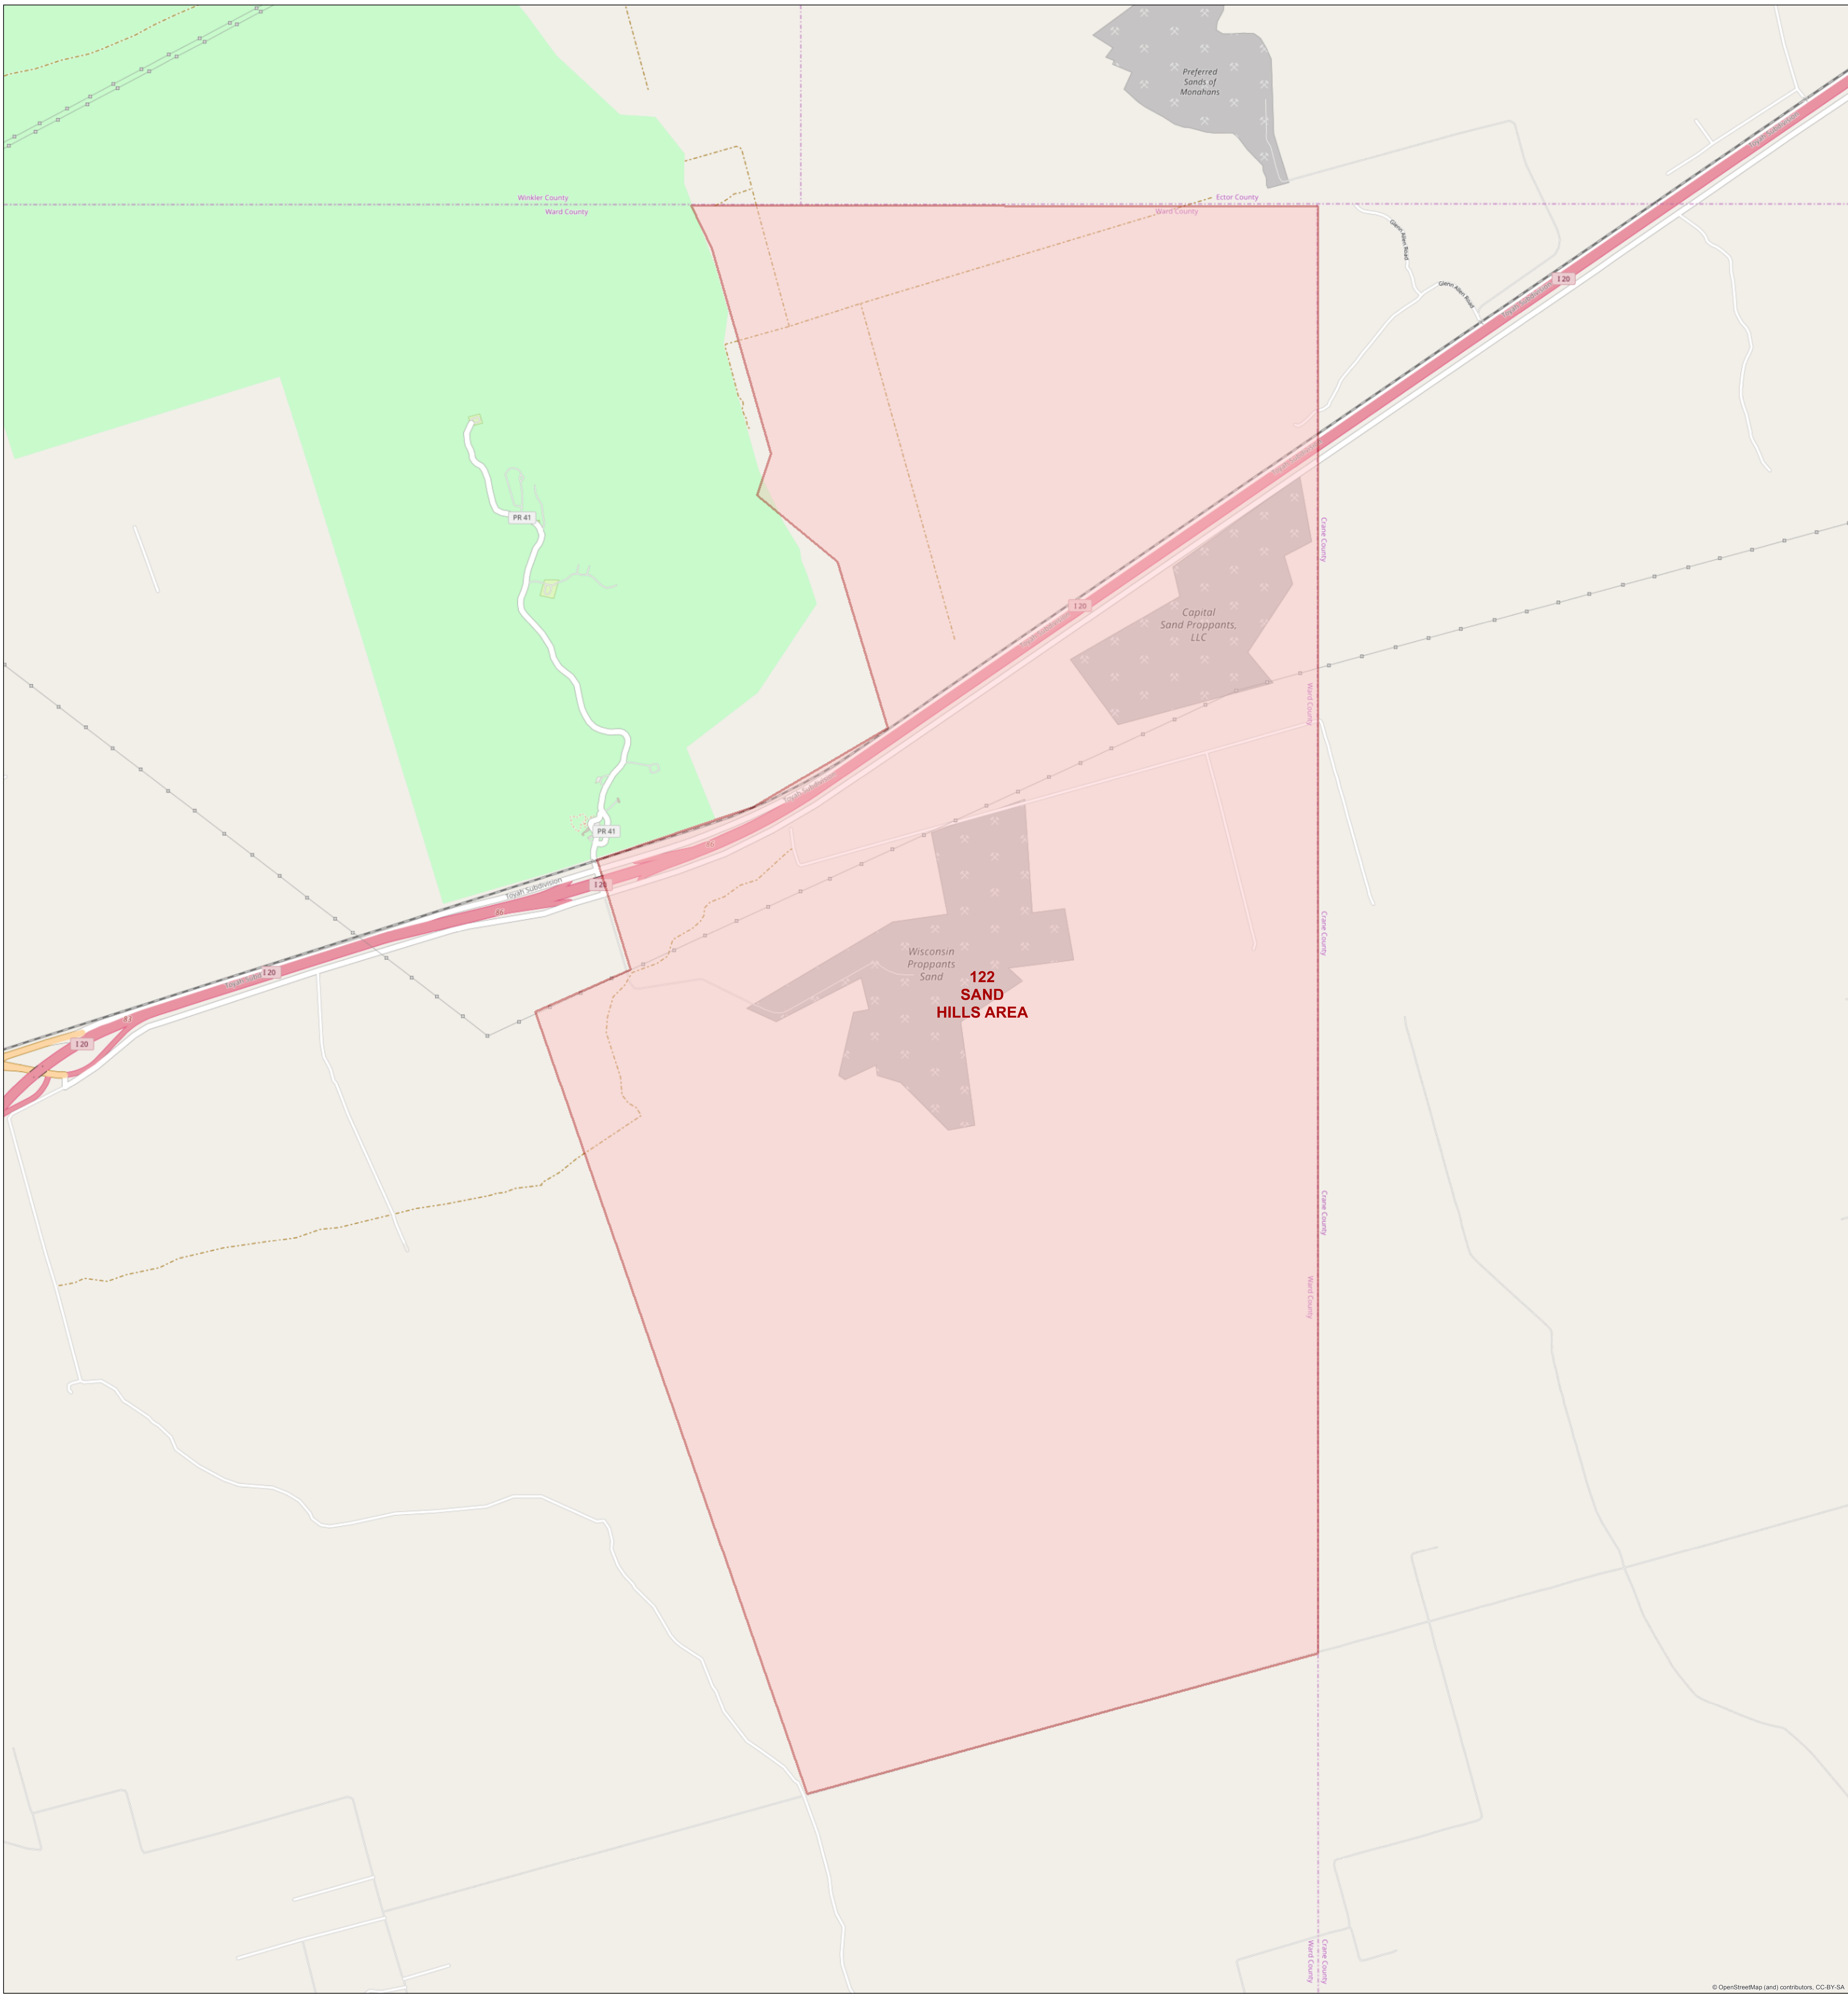

Discontinued Legacy Service Area Map

Development Name: **SAND HILLS AREA**

Area ID: **122**

© 2019 AT&T Intellectual Property. The modification of this map without prior written permission of AT&T Intellectual Property is strictly prohibited. Accessing and copying this map by you is permitted for your personal information purposes only and is "as is" without warranty, guarantee or liability by AT&T, including for accuracy, merchantability, non-infringement or fitness for a particular purpose.

 Discontinued Legacy Service Area

ABSOLUTE SCALE
1:14,860