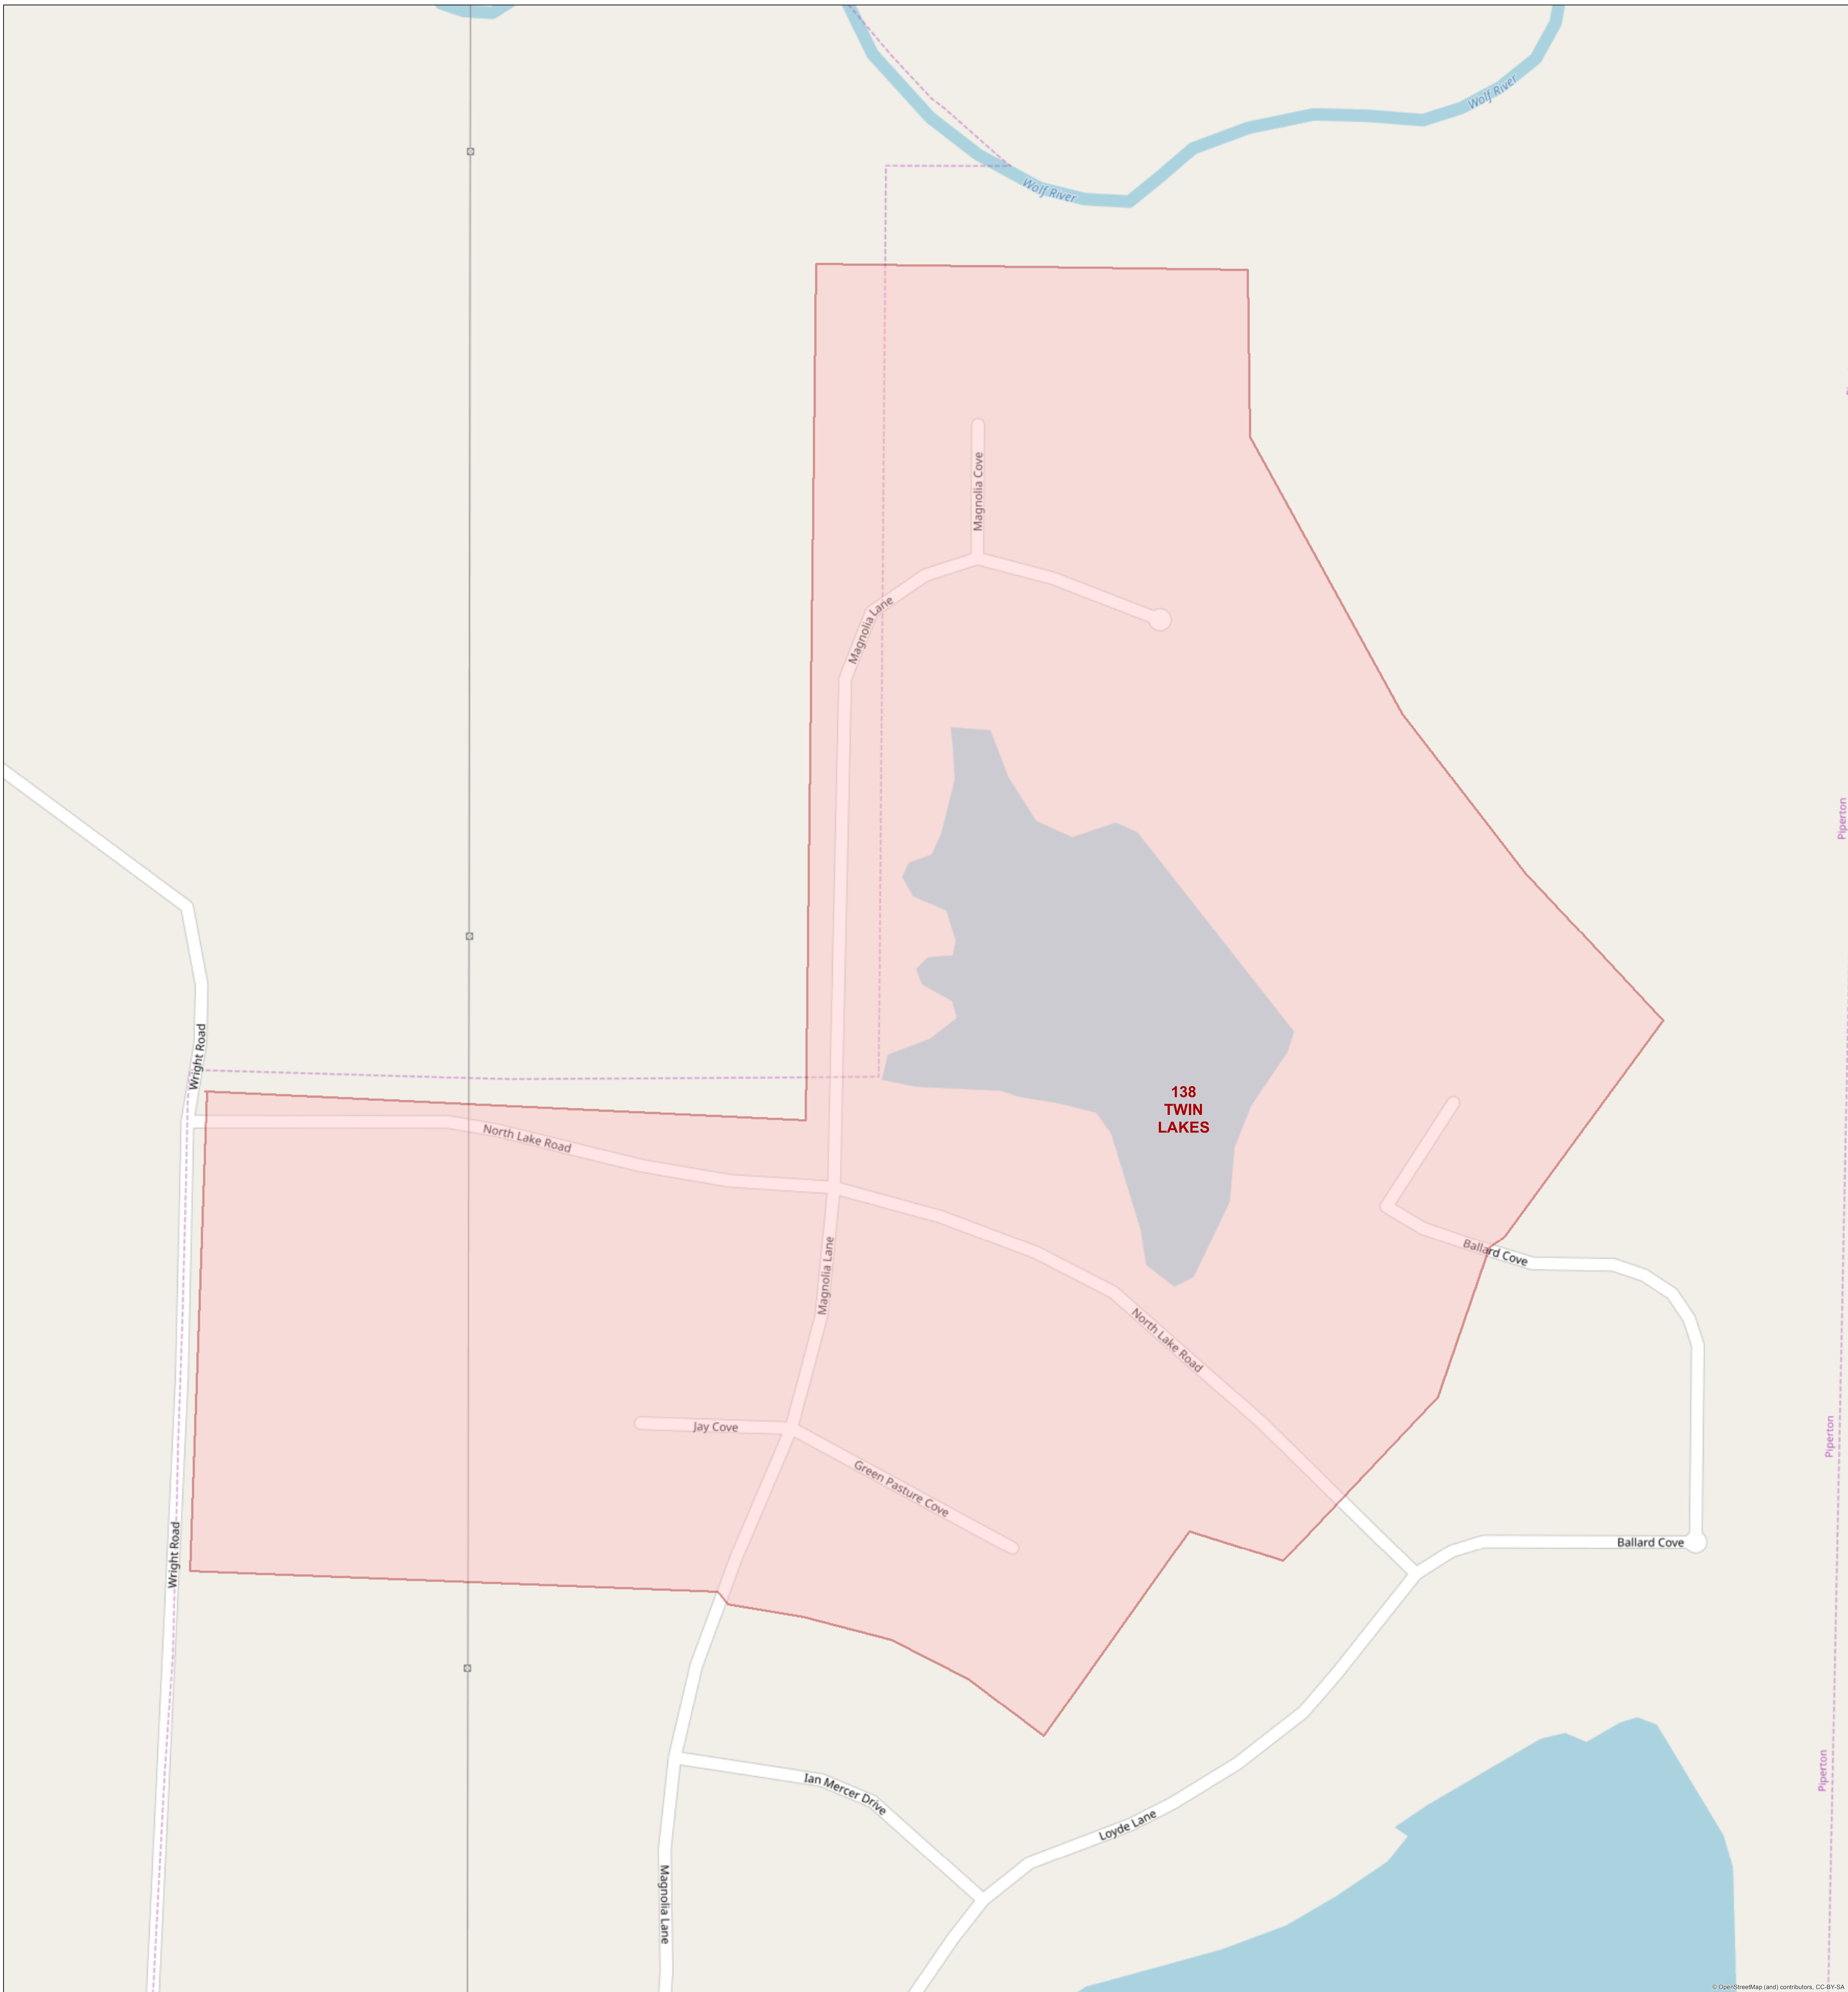

Discontinued Legacy Service Area Map

Development Name: **TWIN LAKES**

Area ID: **138**

© 2019 AT&T Intellectual Property. The modification of this map without prior written permission of AT&T Intellectual Property is strictly prohibited. Accessing and copying this map by you is permitted for your personal information purposes only and is "as is" without warranty, guarantee or liability by AT&T, including for accuracy, merchantability, non-infringement or fitness for a particular purpose.

 Discontinued Legacy Service Area

ABSOLUTE SCALE
1:1,250