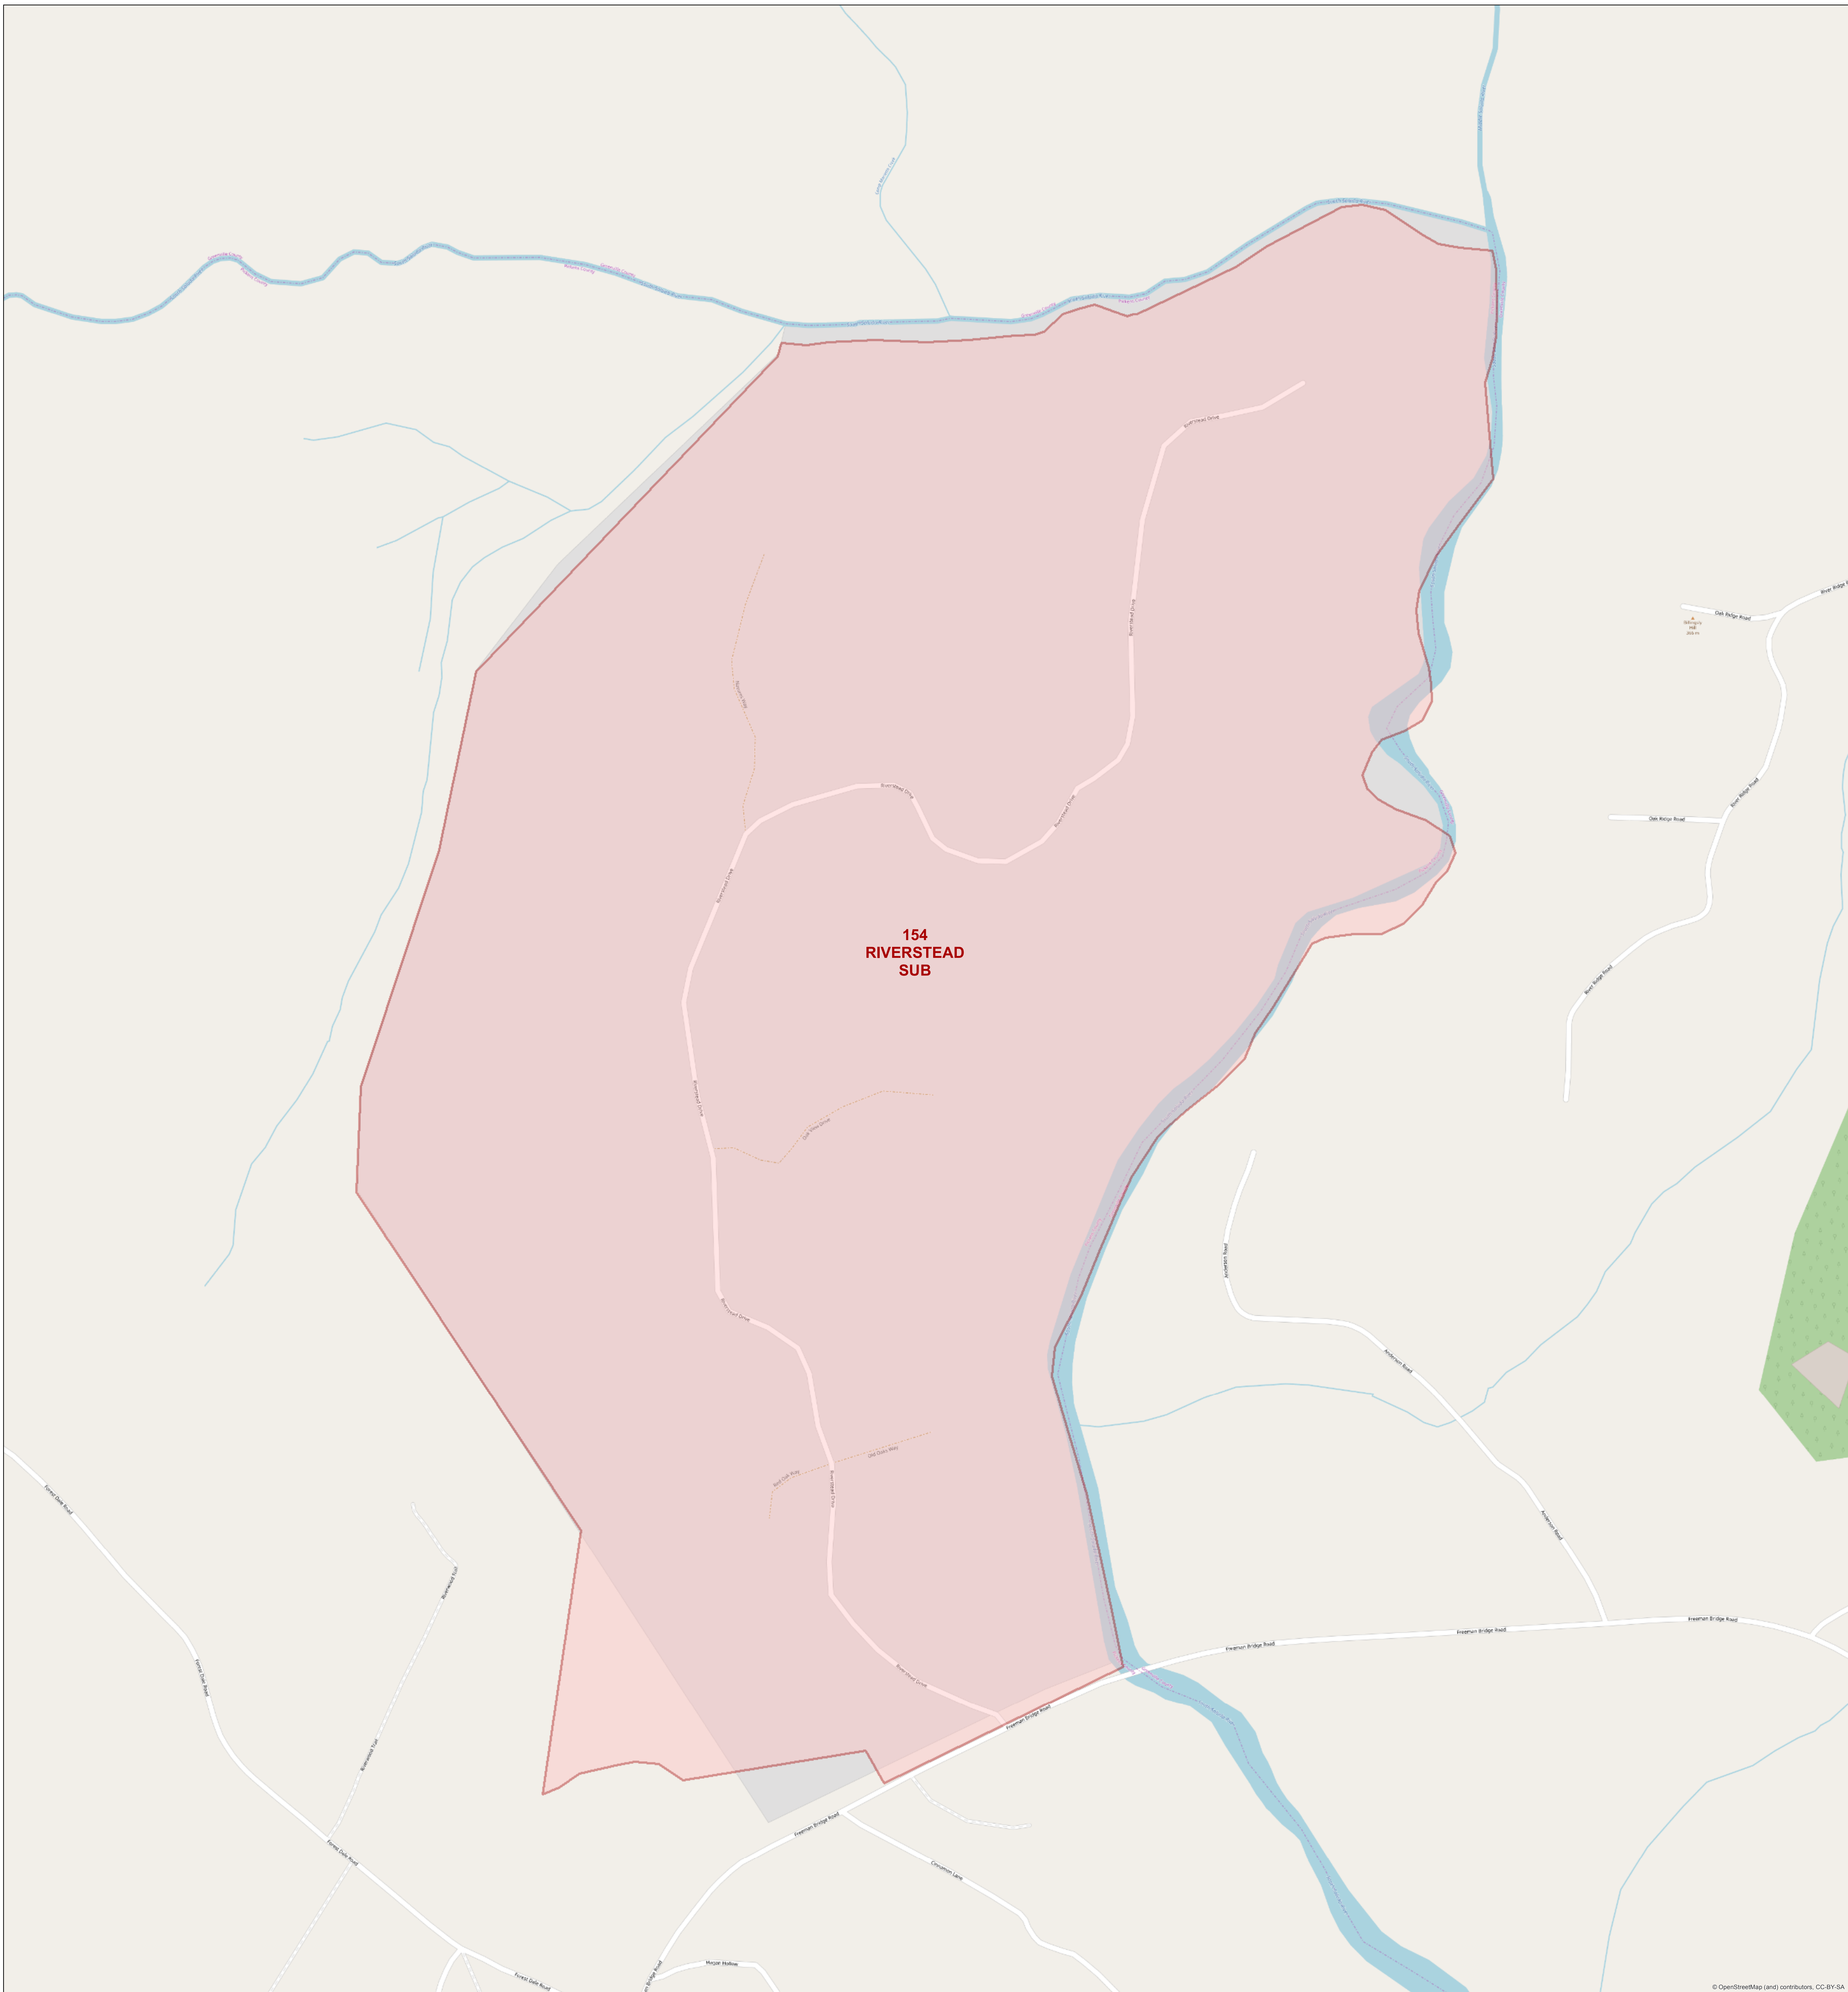

Discontinued Legacy Service Area Map

Development Name: **RIVERSTEAD SUB**

Area ID: **154**

© 2019 AT&T Intellectual Property. The modification of this map without prior written permission of AT&T Intellectual Property is strictly prohibited. Accessing and copying this map by you is permitted for your personal information purposes only and is "as is" without warranty, guarantee or liability by AT&T, including for accuracy, merchantability, non-infringement or fitness for a particular purpose.

 Discontinued Legacy Service Area

ABSOLUTE SCALE
1:2,970