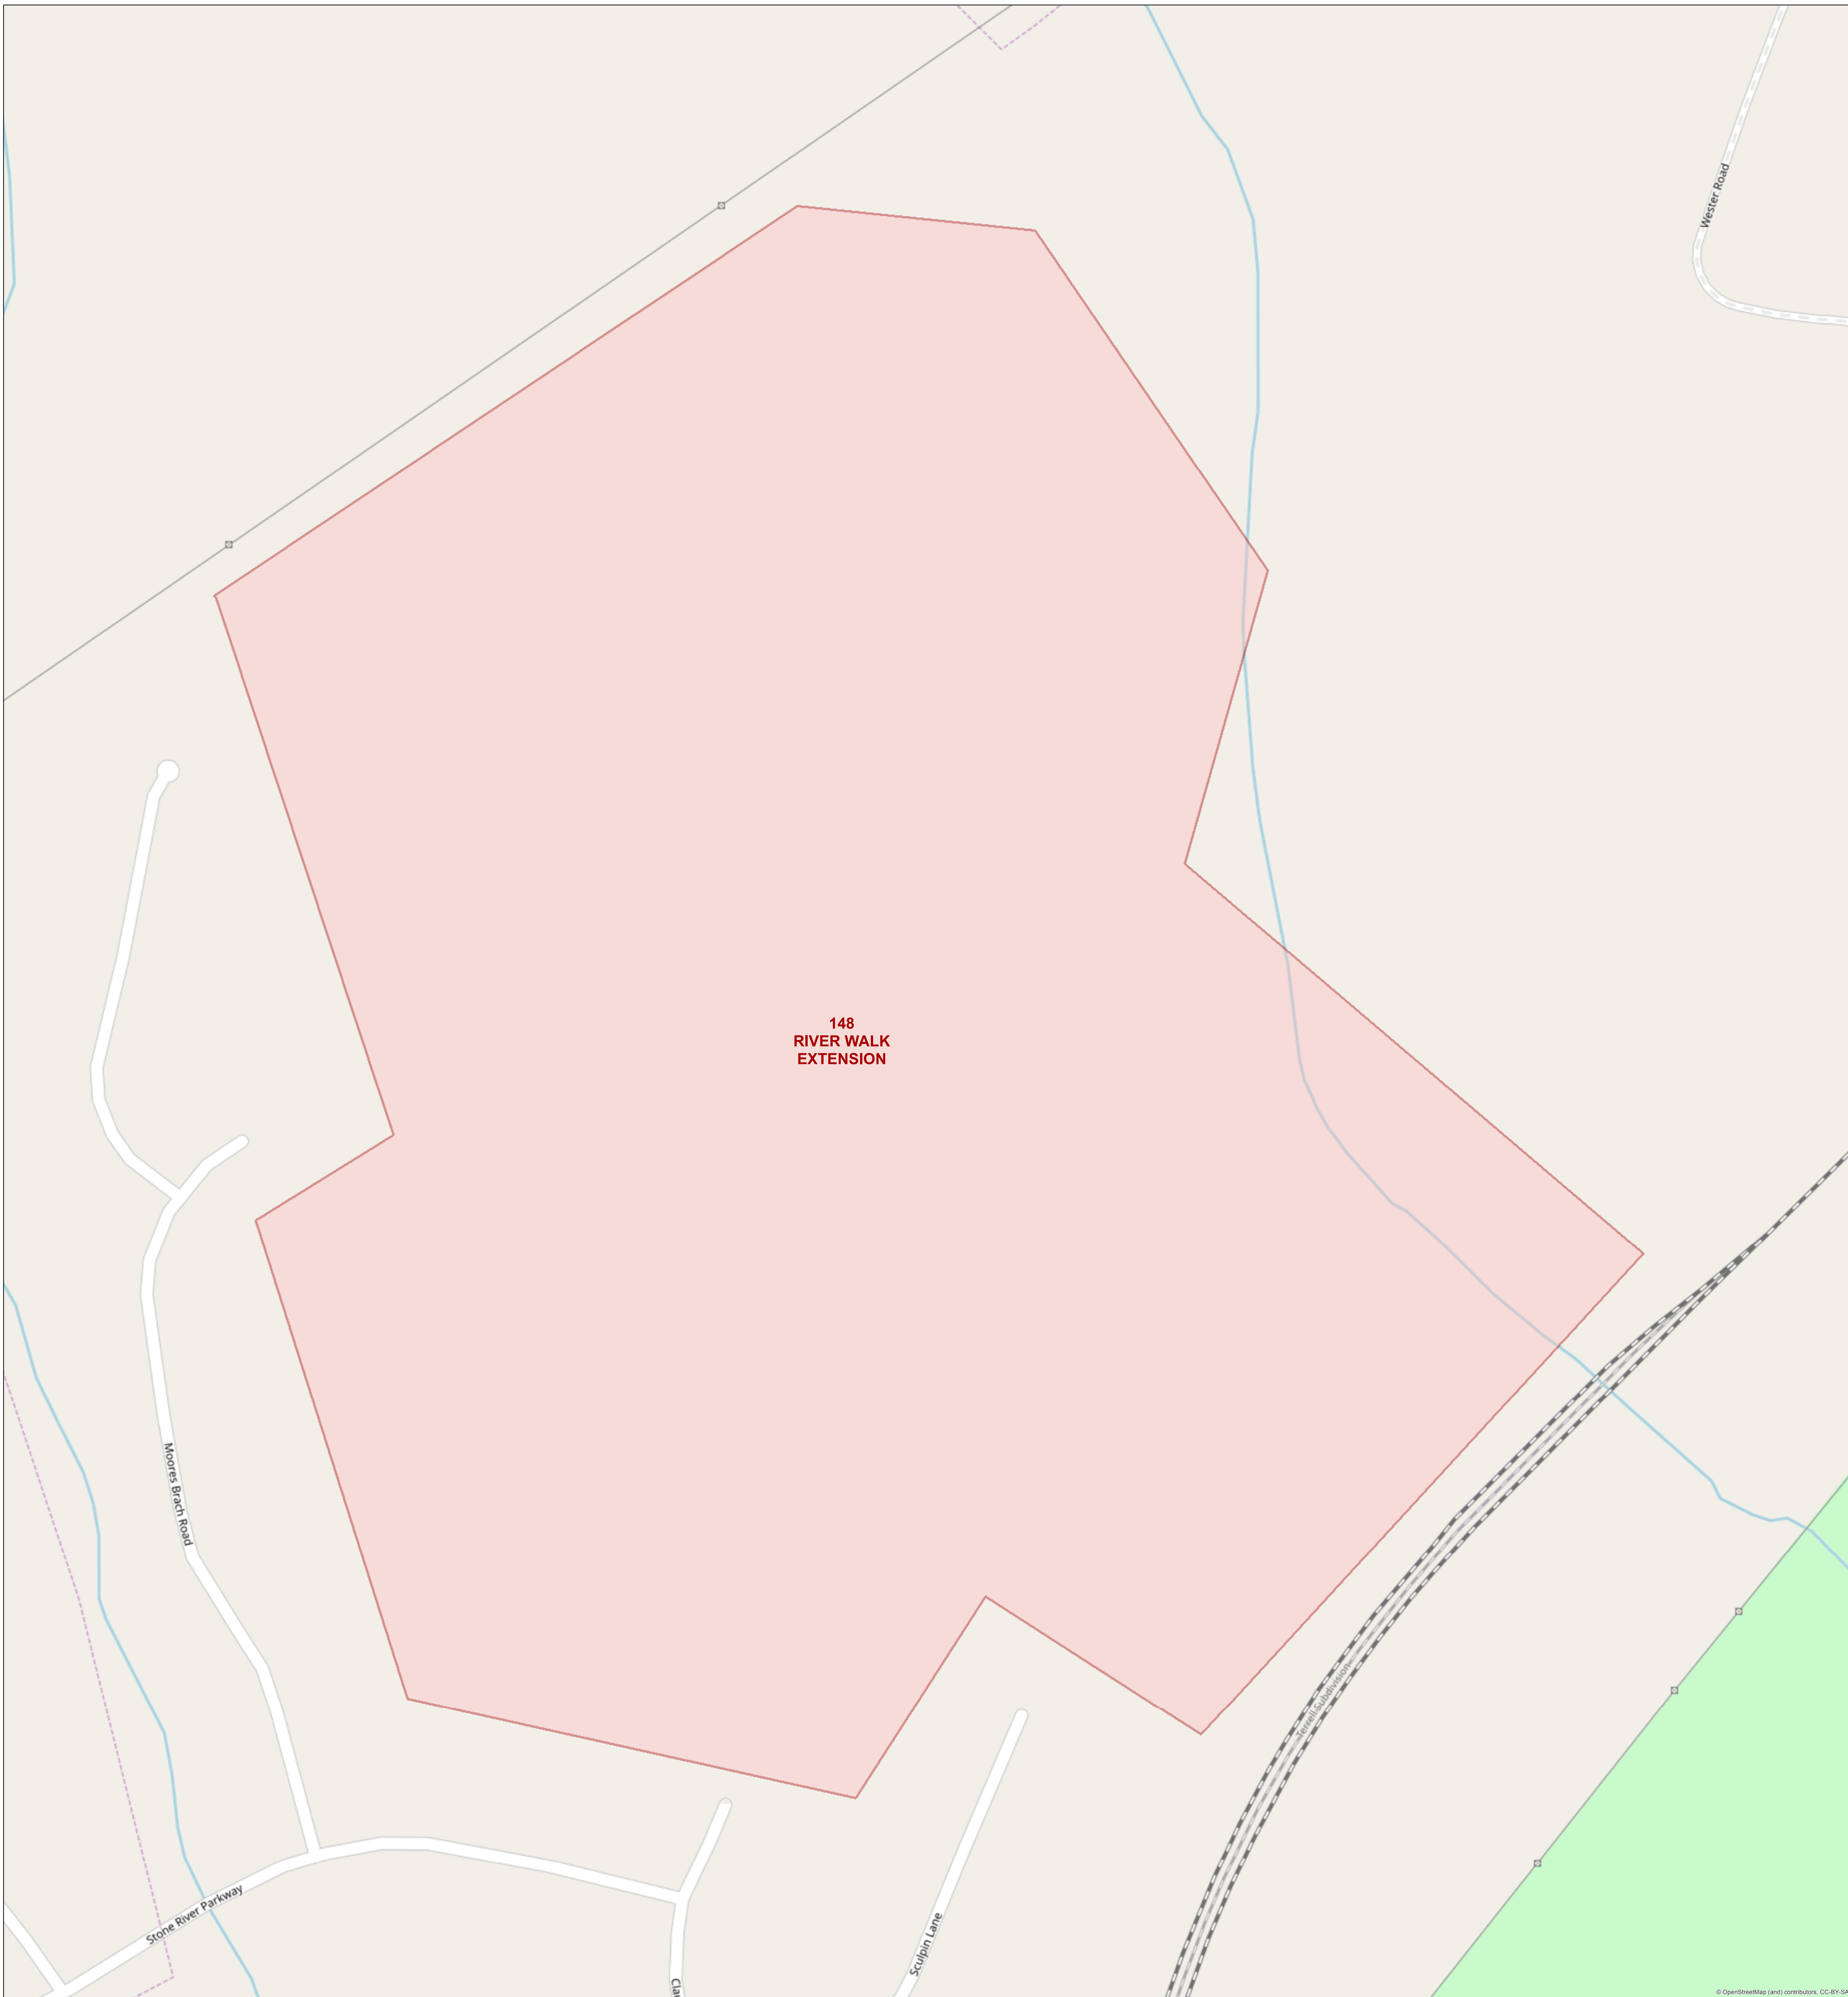

Discontinued Legacy Service Area Map

Development Name: **RIVER WALK EXTENSION**

Area ID: **148**

© 2019 AT&T Intellectual Property. The modification of this map without prior written permission of AT&T Intellectual Property is strictly prohibited. Accessing and copying this map by you is permitted for your personal information purposes only and is "as is" without warranty, guarantee or liability by AT&T, including for accuracy, merchantability, non-infringement or fitness for a particular purpose.

 Discontinued Legacy Service Area

ABSOLUTE SCALE
1:1,260