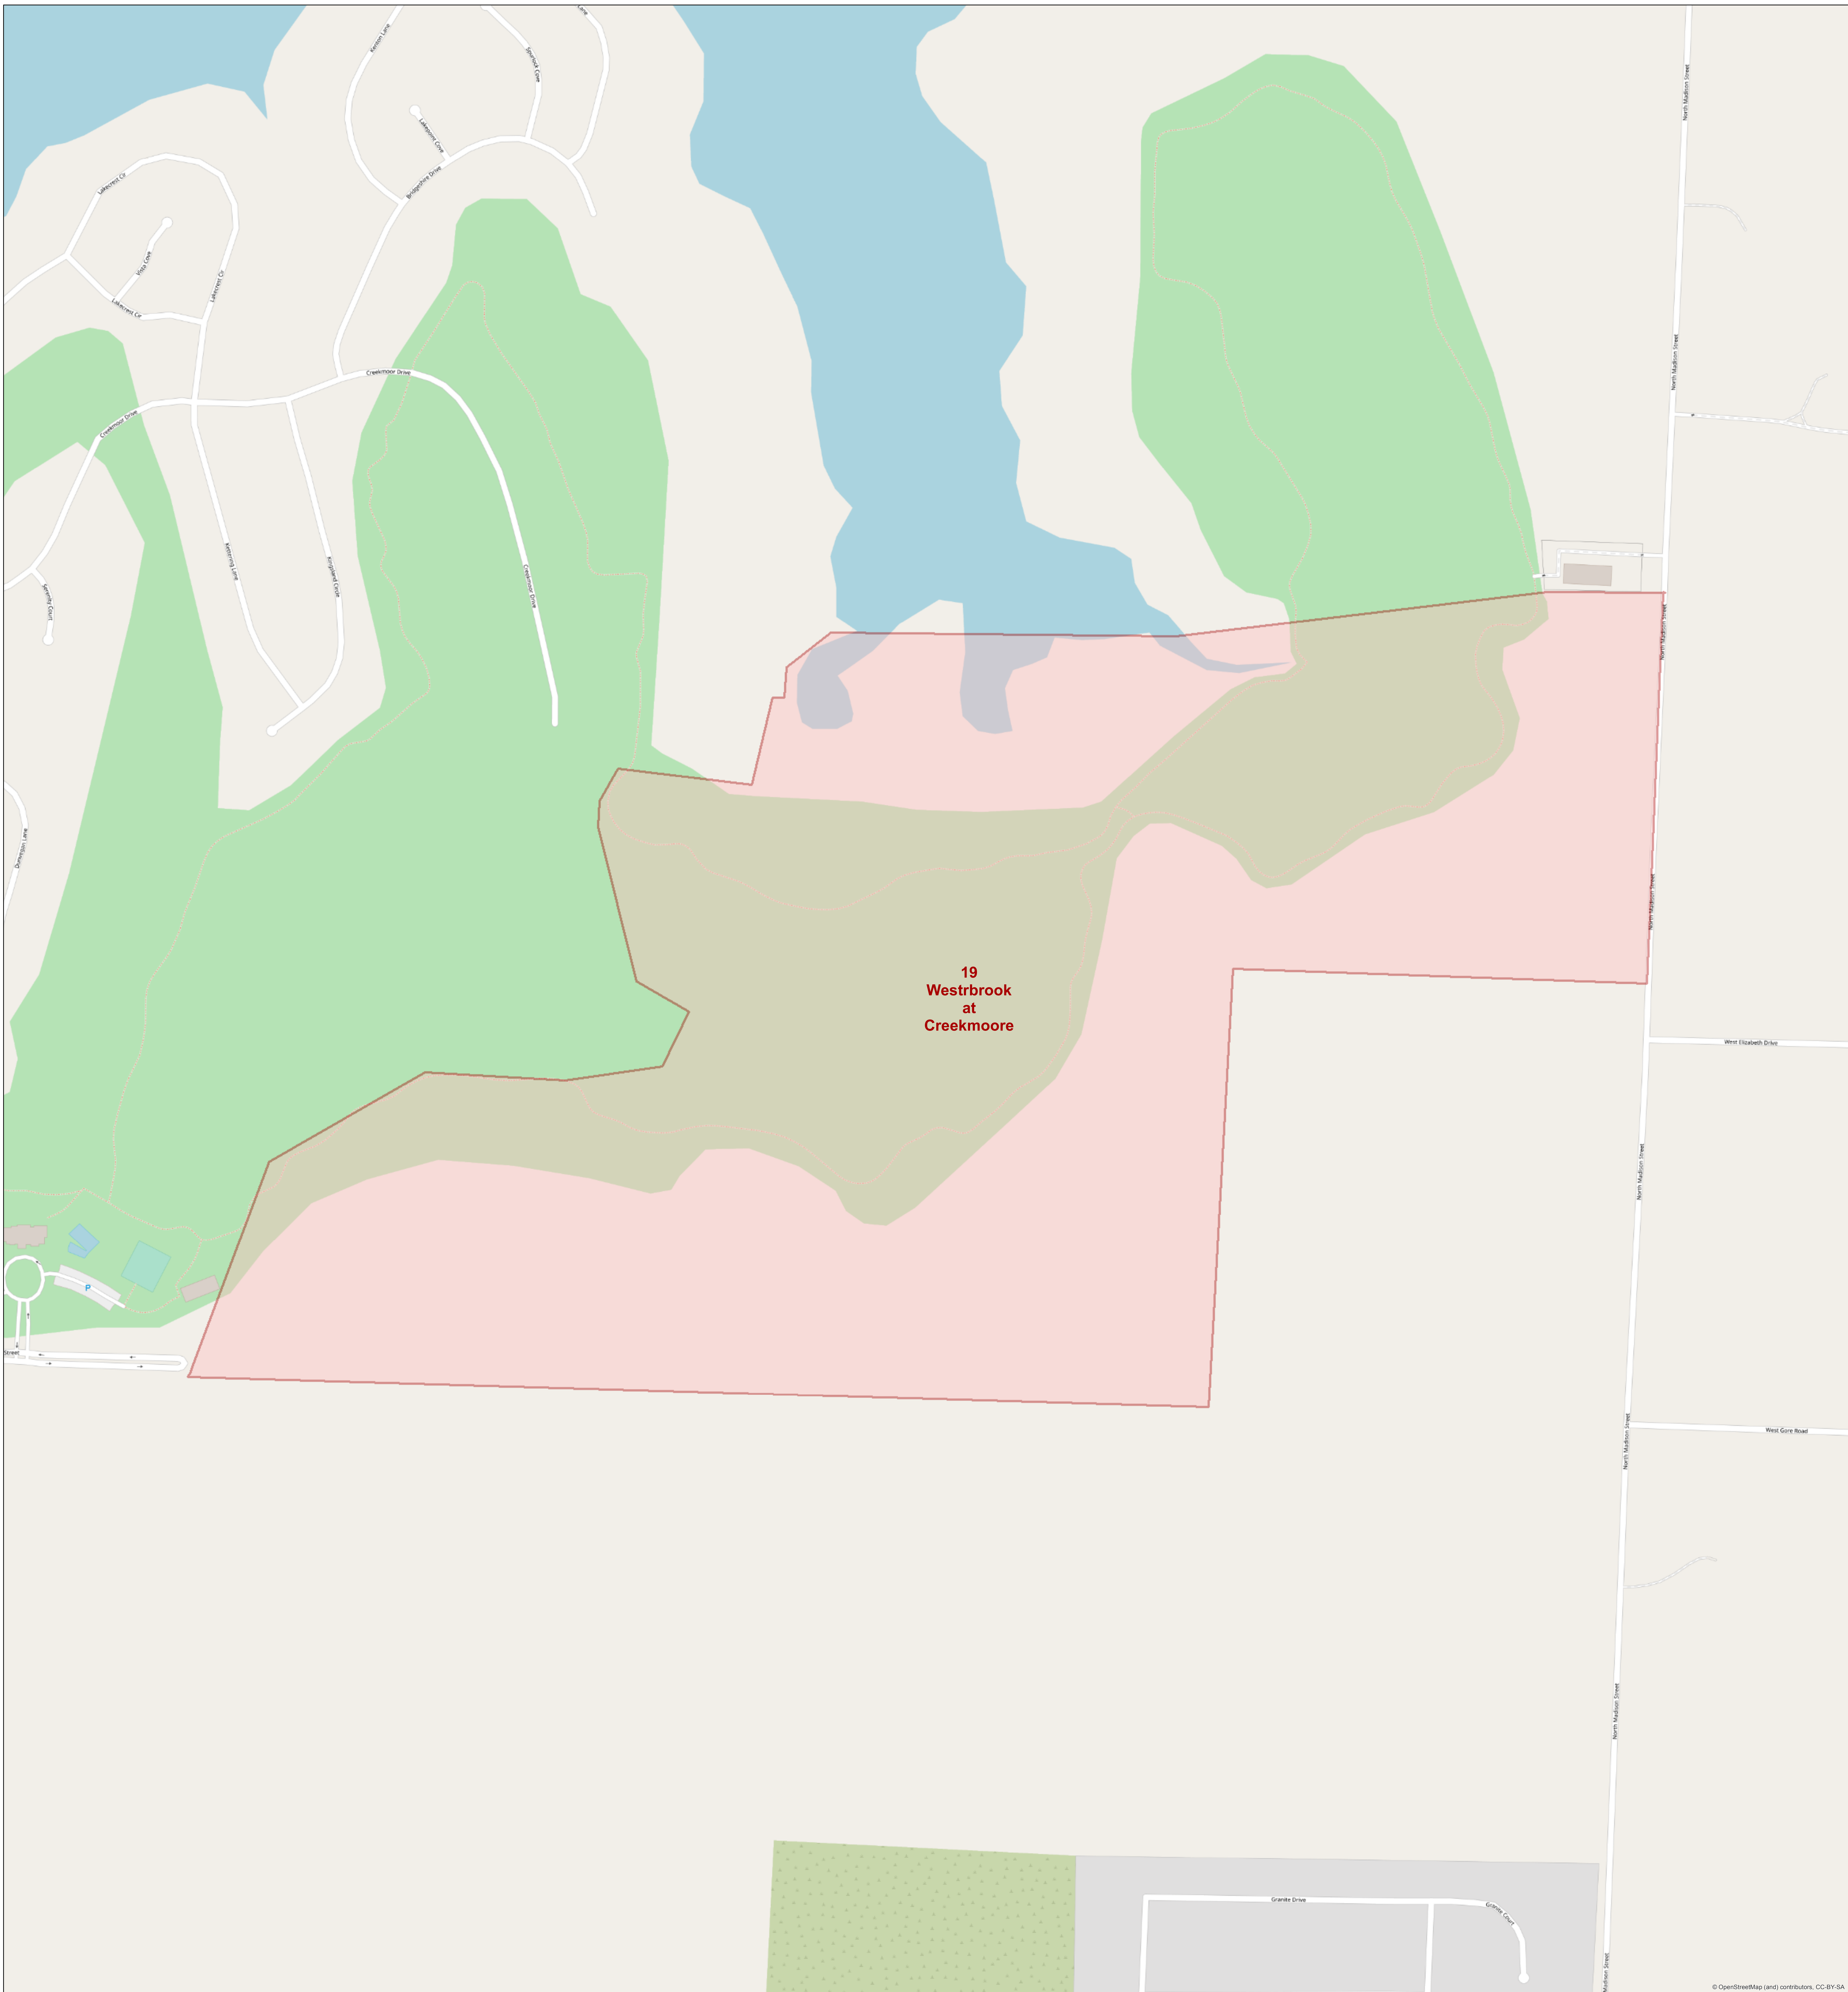

Discontinued Legacy Service Area Map

Development Name: **Westbrook at Creekmoore**

Area ID: **19**

 Discontinued Legacy Service Area

ABSOLUTE SCALE
1:2,570

© 2019 AT&T Intellectual Property. The modification of this map without prior written permission of AT&T Intellectual Property is strictly prohibited. Accessing and copying this map by you is permitted for your personal information purposes only and is "as is" without warranty, guarantee or liability by AT&T, including for accuracy, merchantability, non-infringement or fitness for a particular purpose.