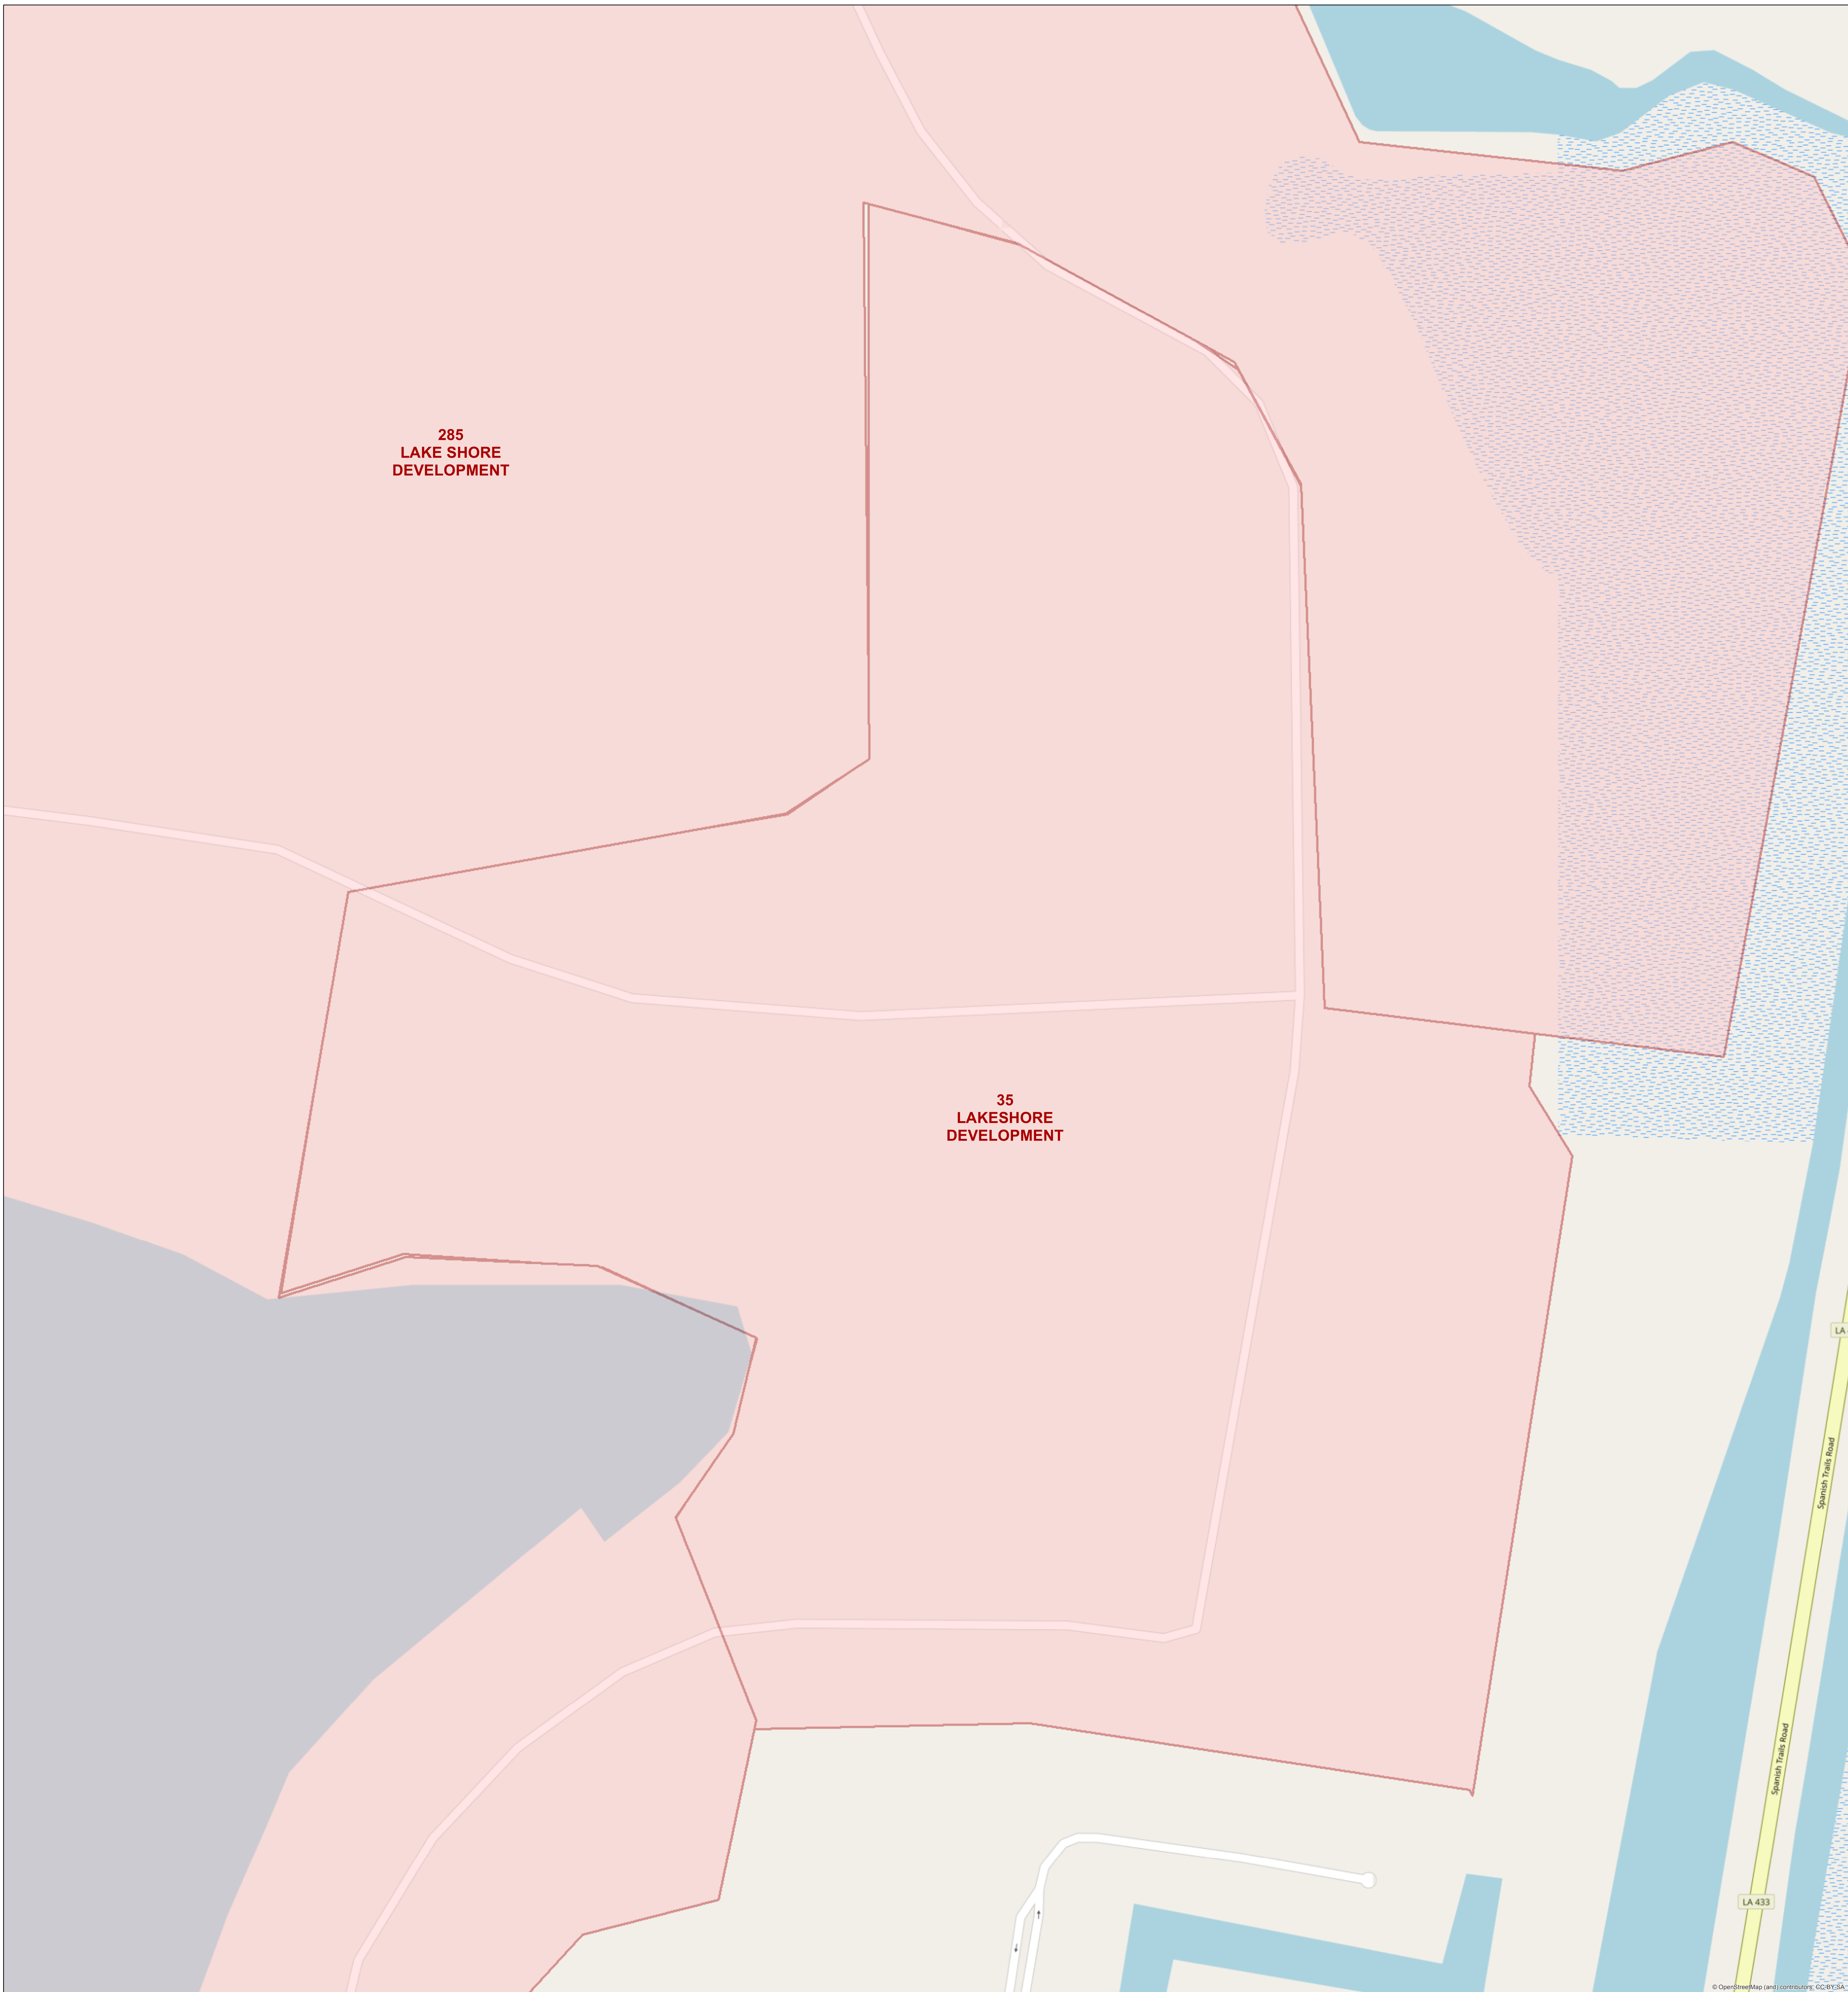

# Discontinued Legacy Service Area Map

Development Name: **LAKESHORE DEVELOPMENT**

Area ID: **35**

© 2019 AT&T Intellectual Property. The modification of this map without prior written permission of AT&T Intellectual Property is strictly prohibited. Accessing and copying this map by you is permitted for your personal information purposes only and is "as is" without warranty, guarantee or liability by AT&T, including for accuracy, merchantability, non-infringement or fitness for a particular purpose.

 Discontinued Legacy Service Area

ABSOLUTE SCALE  
1:1,800