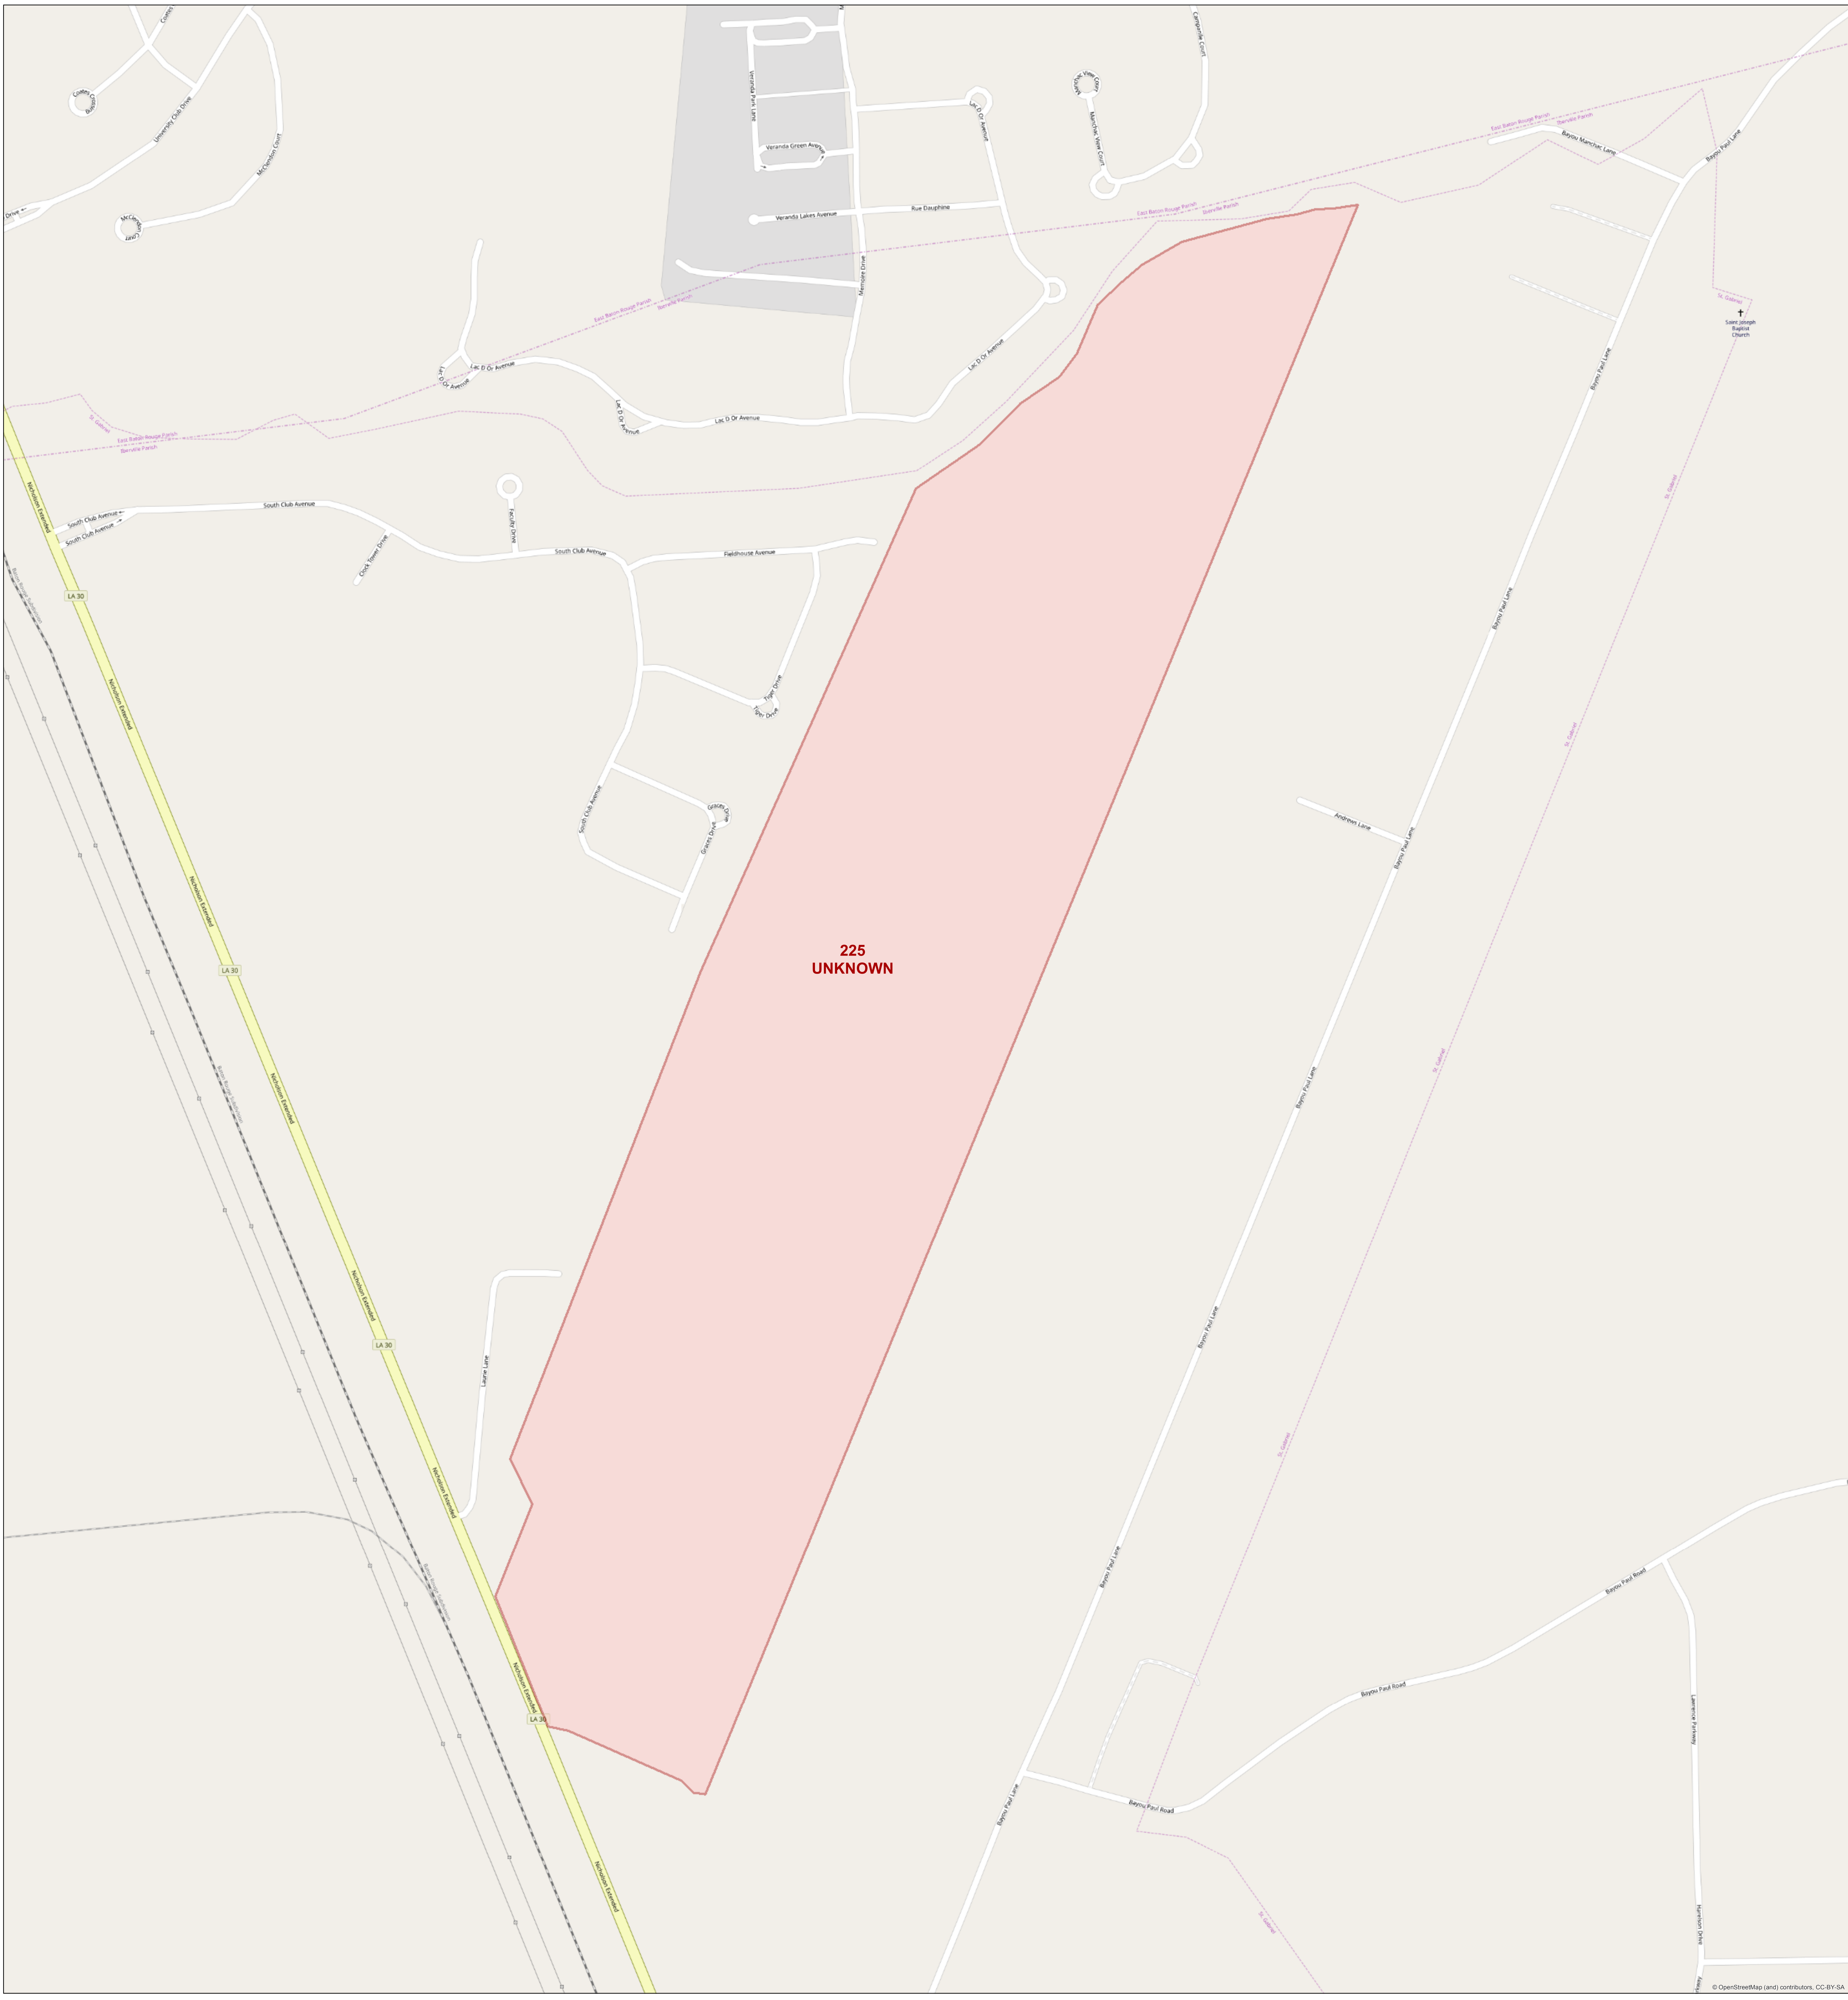

Discontinued Legacy Service Area Map

Development Name: **UNKNOWN**

Area ID: **225**

© 2019 AT&T Intellectual Property. The modification of this map without prior written permission of AT&T Intellectual Property is strictly prohibited. Accessing and copying this map by you is permitted for your personal information purposes only and is "as is" without warranty, guarantee or liability by AT&T, including for accuracy, merchantability, non-infringement or fitness for a particular purpose.

 Discontinued Legacy Service Area

ABSOLUTE SCALE
1:2,480