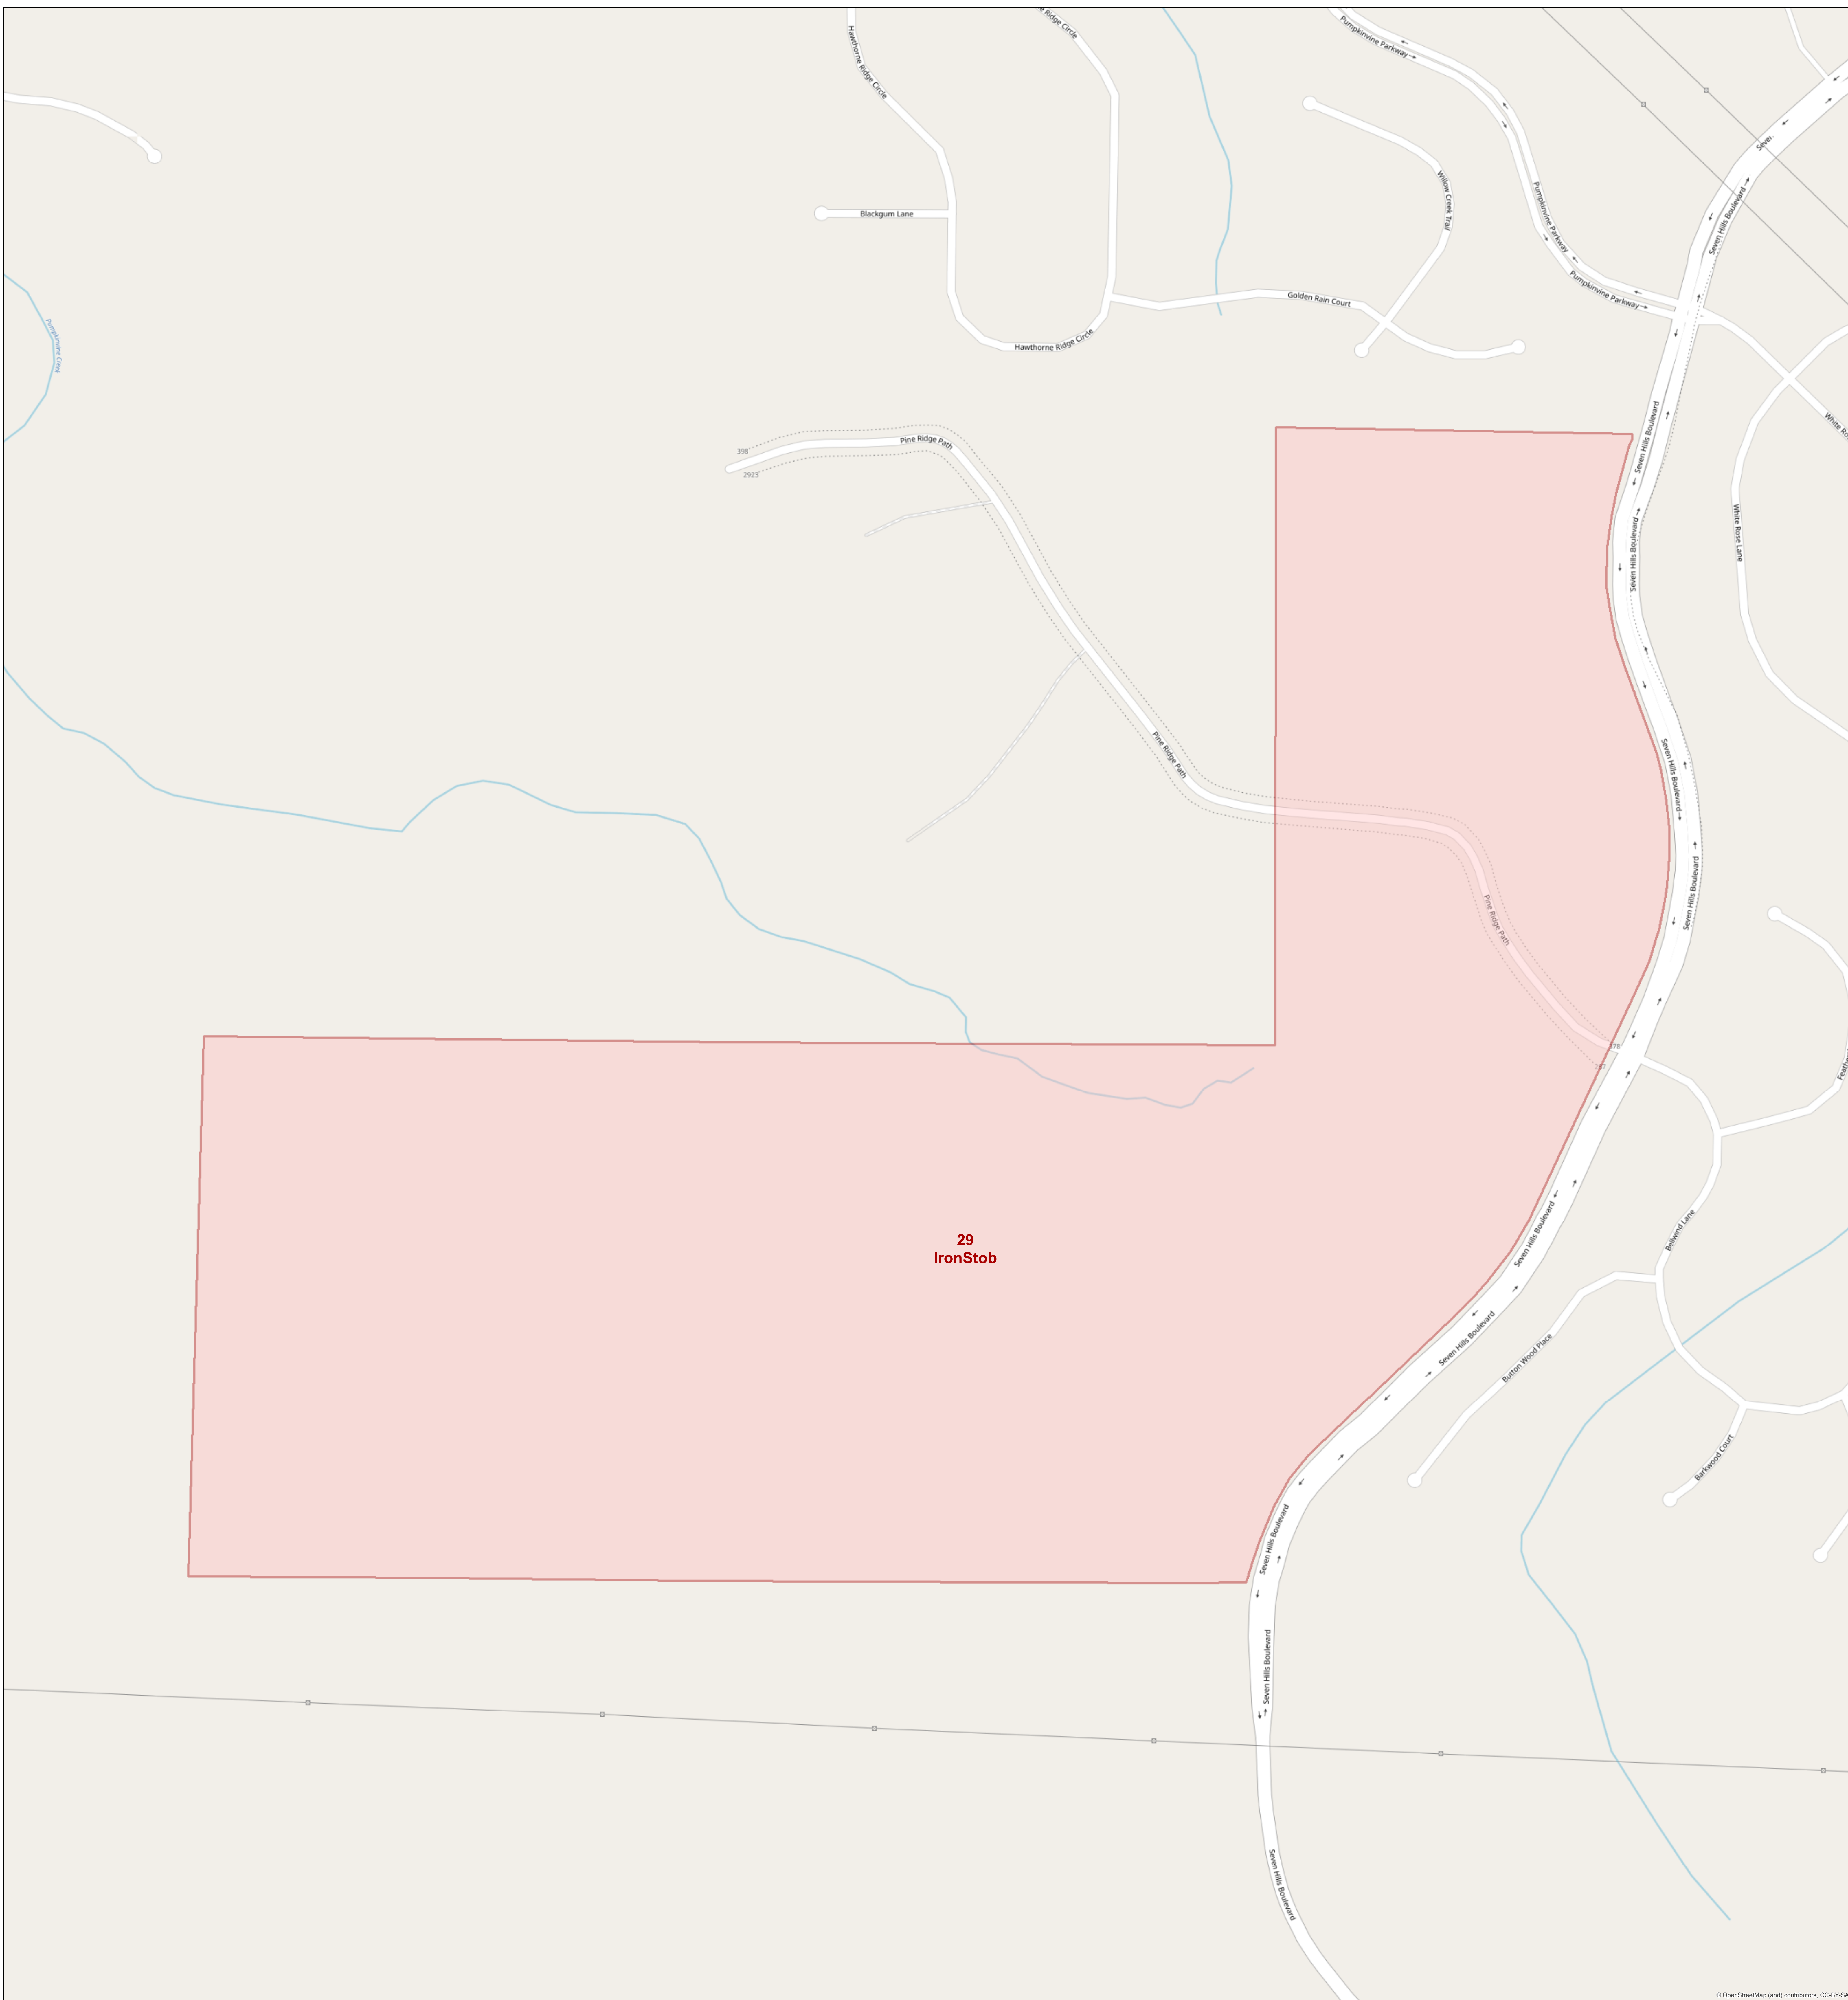

# Discontinued Legacy Service Area Map

Development Name: **IronStob**

Area ID: **29**

© 2019 AT&T Intellectual Property. The modification of this map without prior written permission of AT&T Intellectual Property is strictly prohibited. Accessing and copying this map by you is permitted for your personal information purposes only and is "as is" without warranty, guarantee or liability by AT&T, including for accuracy, merchantability, non-infringement or fitness for a particular purpose.

 Discontinued Legacy Service Area

ABSOLUTE SCALE  
**1:1,940**