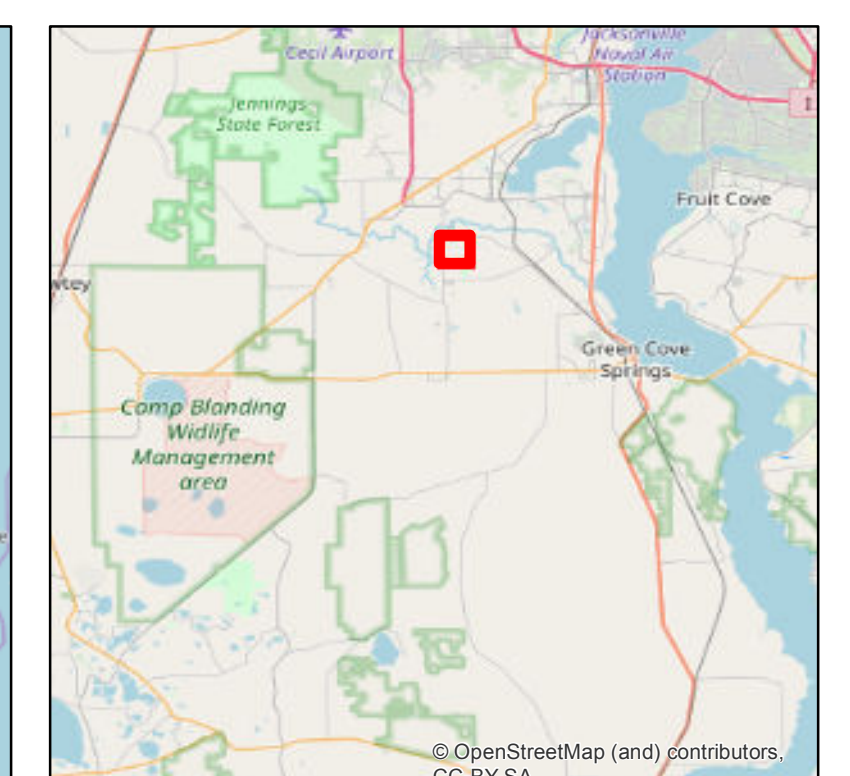

Discontinued Legacy Service Area Map

Development Name: **VILLAGE PARK**

Area ID: **140**

**140
VILLAGE
PARK**

© 2019 AT&T Intellectual Property. The modification of this map without prior written permission of AT&T Intellectual Property is strictly prohibited. Accessing and copying this map by you is permitted for your personal information purposes only and is "as is" without warranty, guarantee or liability by AT&T, including for accuracy, merchantability, non-infringement or fitness for a particular purpose.

 Discontinued Legacy Service Area

ABSOLUTE SCALE
1:2,730